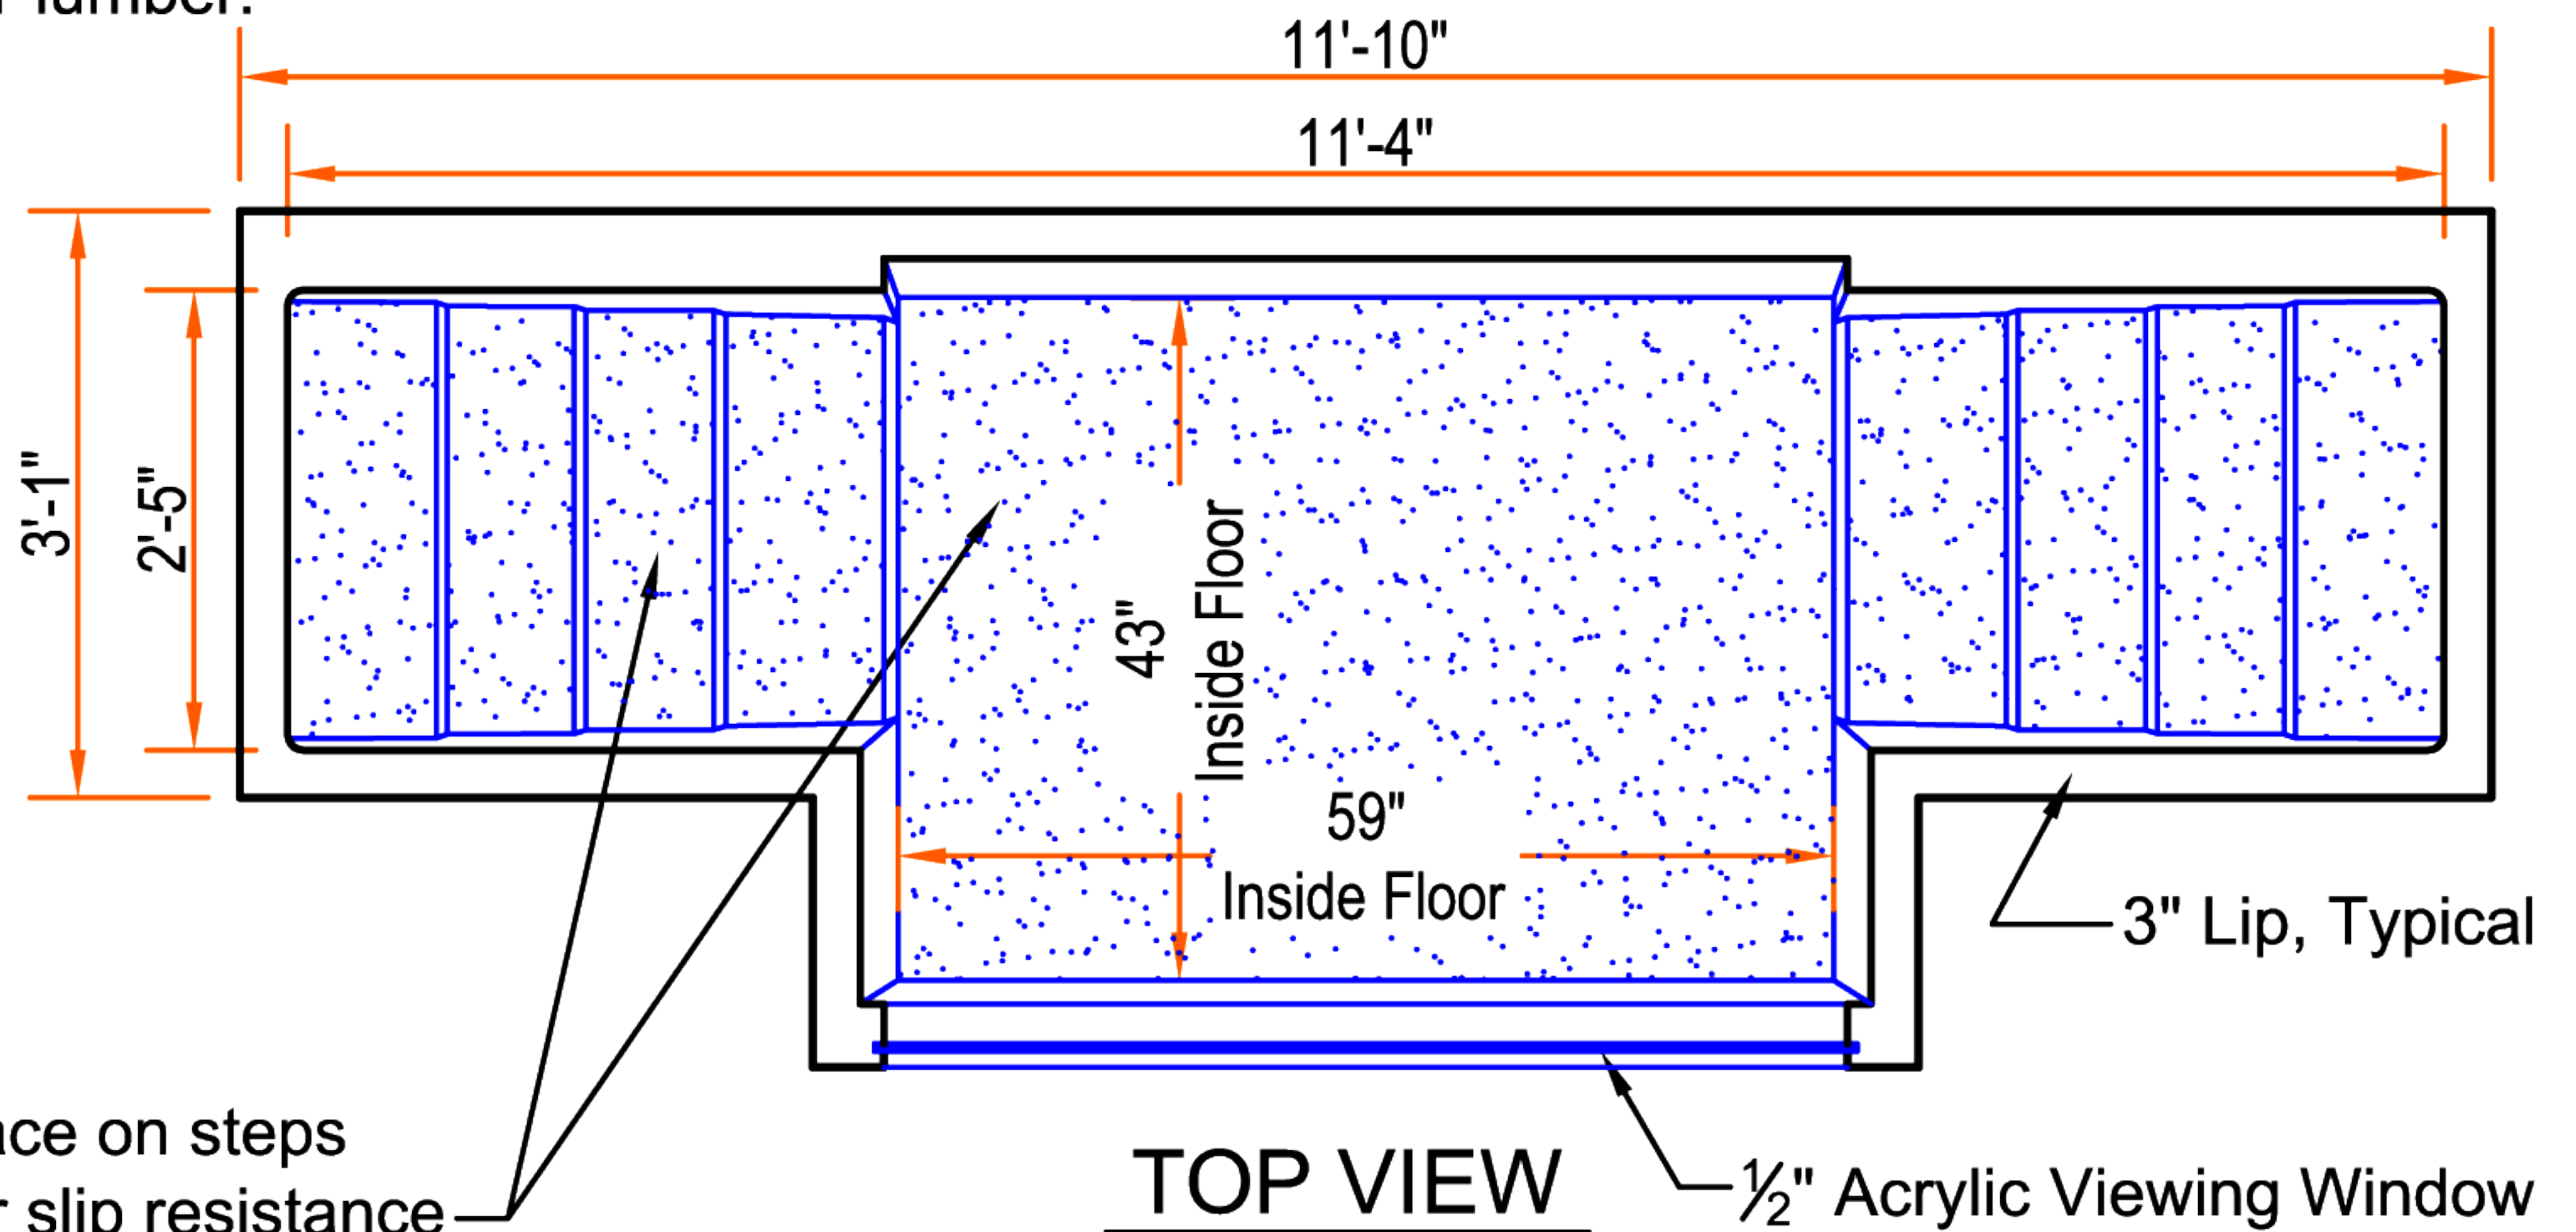

Baptistry Info.

Width: 4'-6"
 Length: 11'-10"
 Depth: 3'-6" Inside
 Water Capacity: 600 gal.
 Unit Weight: 270 lb. Dry
 Recommended Heater:
 PEB-A 11 kw / Af 2900 / AD 2900
 Available In Blue, White or Bone

Window is Optional

Note:

All interior corners are rounded for safety.

Drains can be Located in Either of the Four Corners

Dimensions may change slightly to accommodate manufacturing.