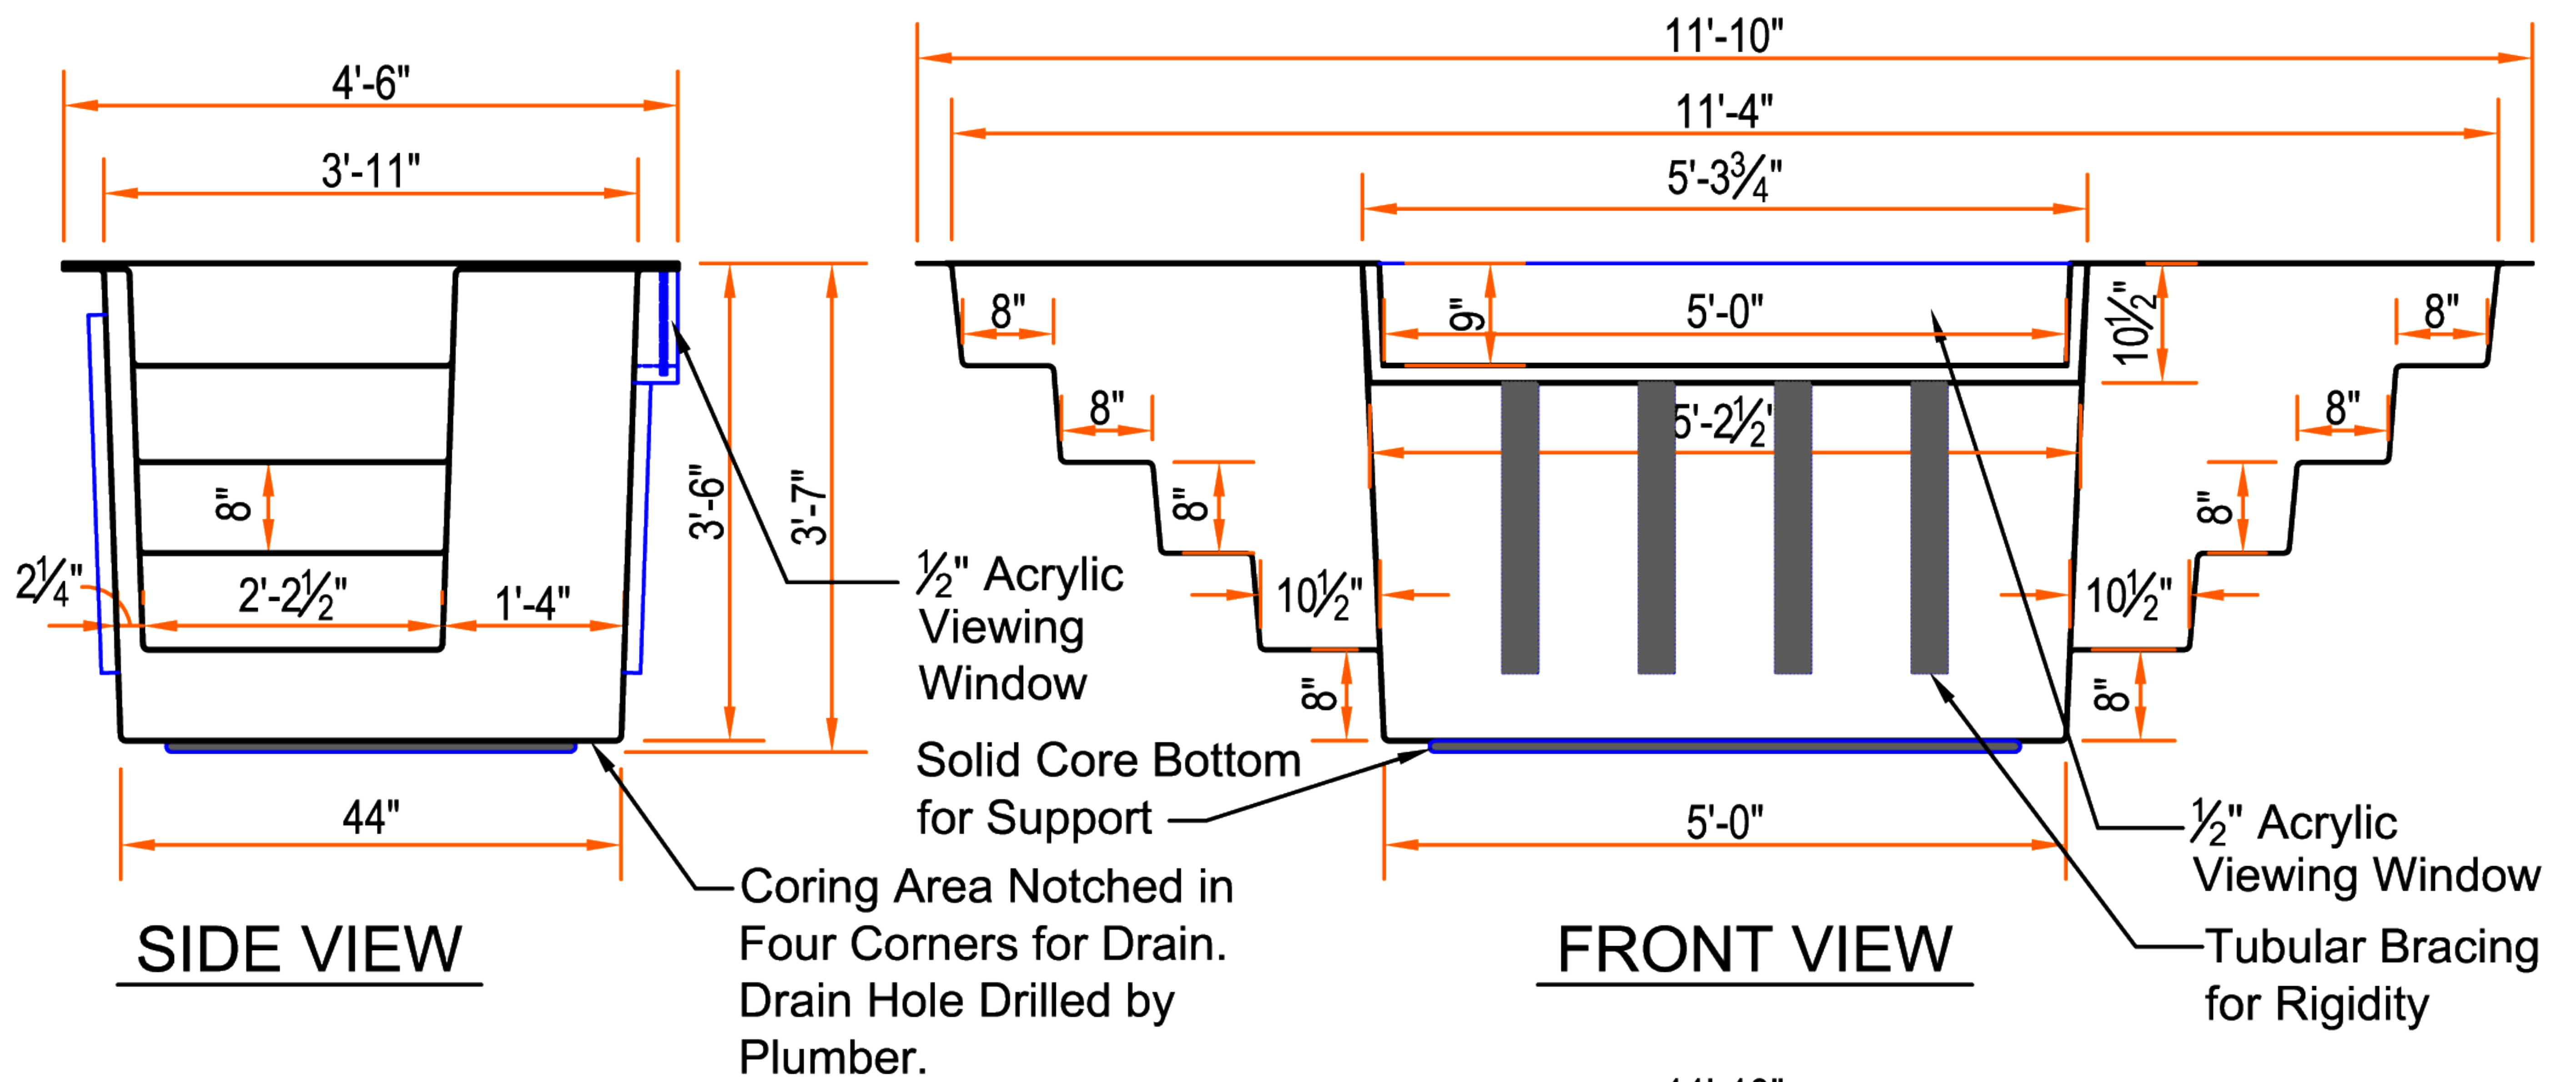

Baptistry Info.

Width: 4'-6"
 Length: 11'-10"
 Depth: 3'-6" Inside
 Water Capacity: 600 gal.
 Unit Weight: 270 lb. Dry
 Recommended Heater:
 PEB-A 11 kw / Af 2900 / AD 2900
 Available In Blue, White or Bone

Window is Optional

Note:

All interior corners are rounded for safety.

Drains can be Located in Either of the Four Corners

Dimensions may change slightly to accommodate manufacturing.