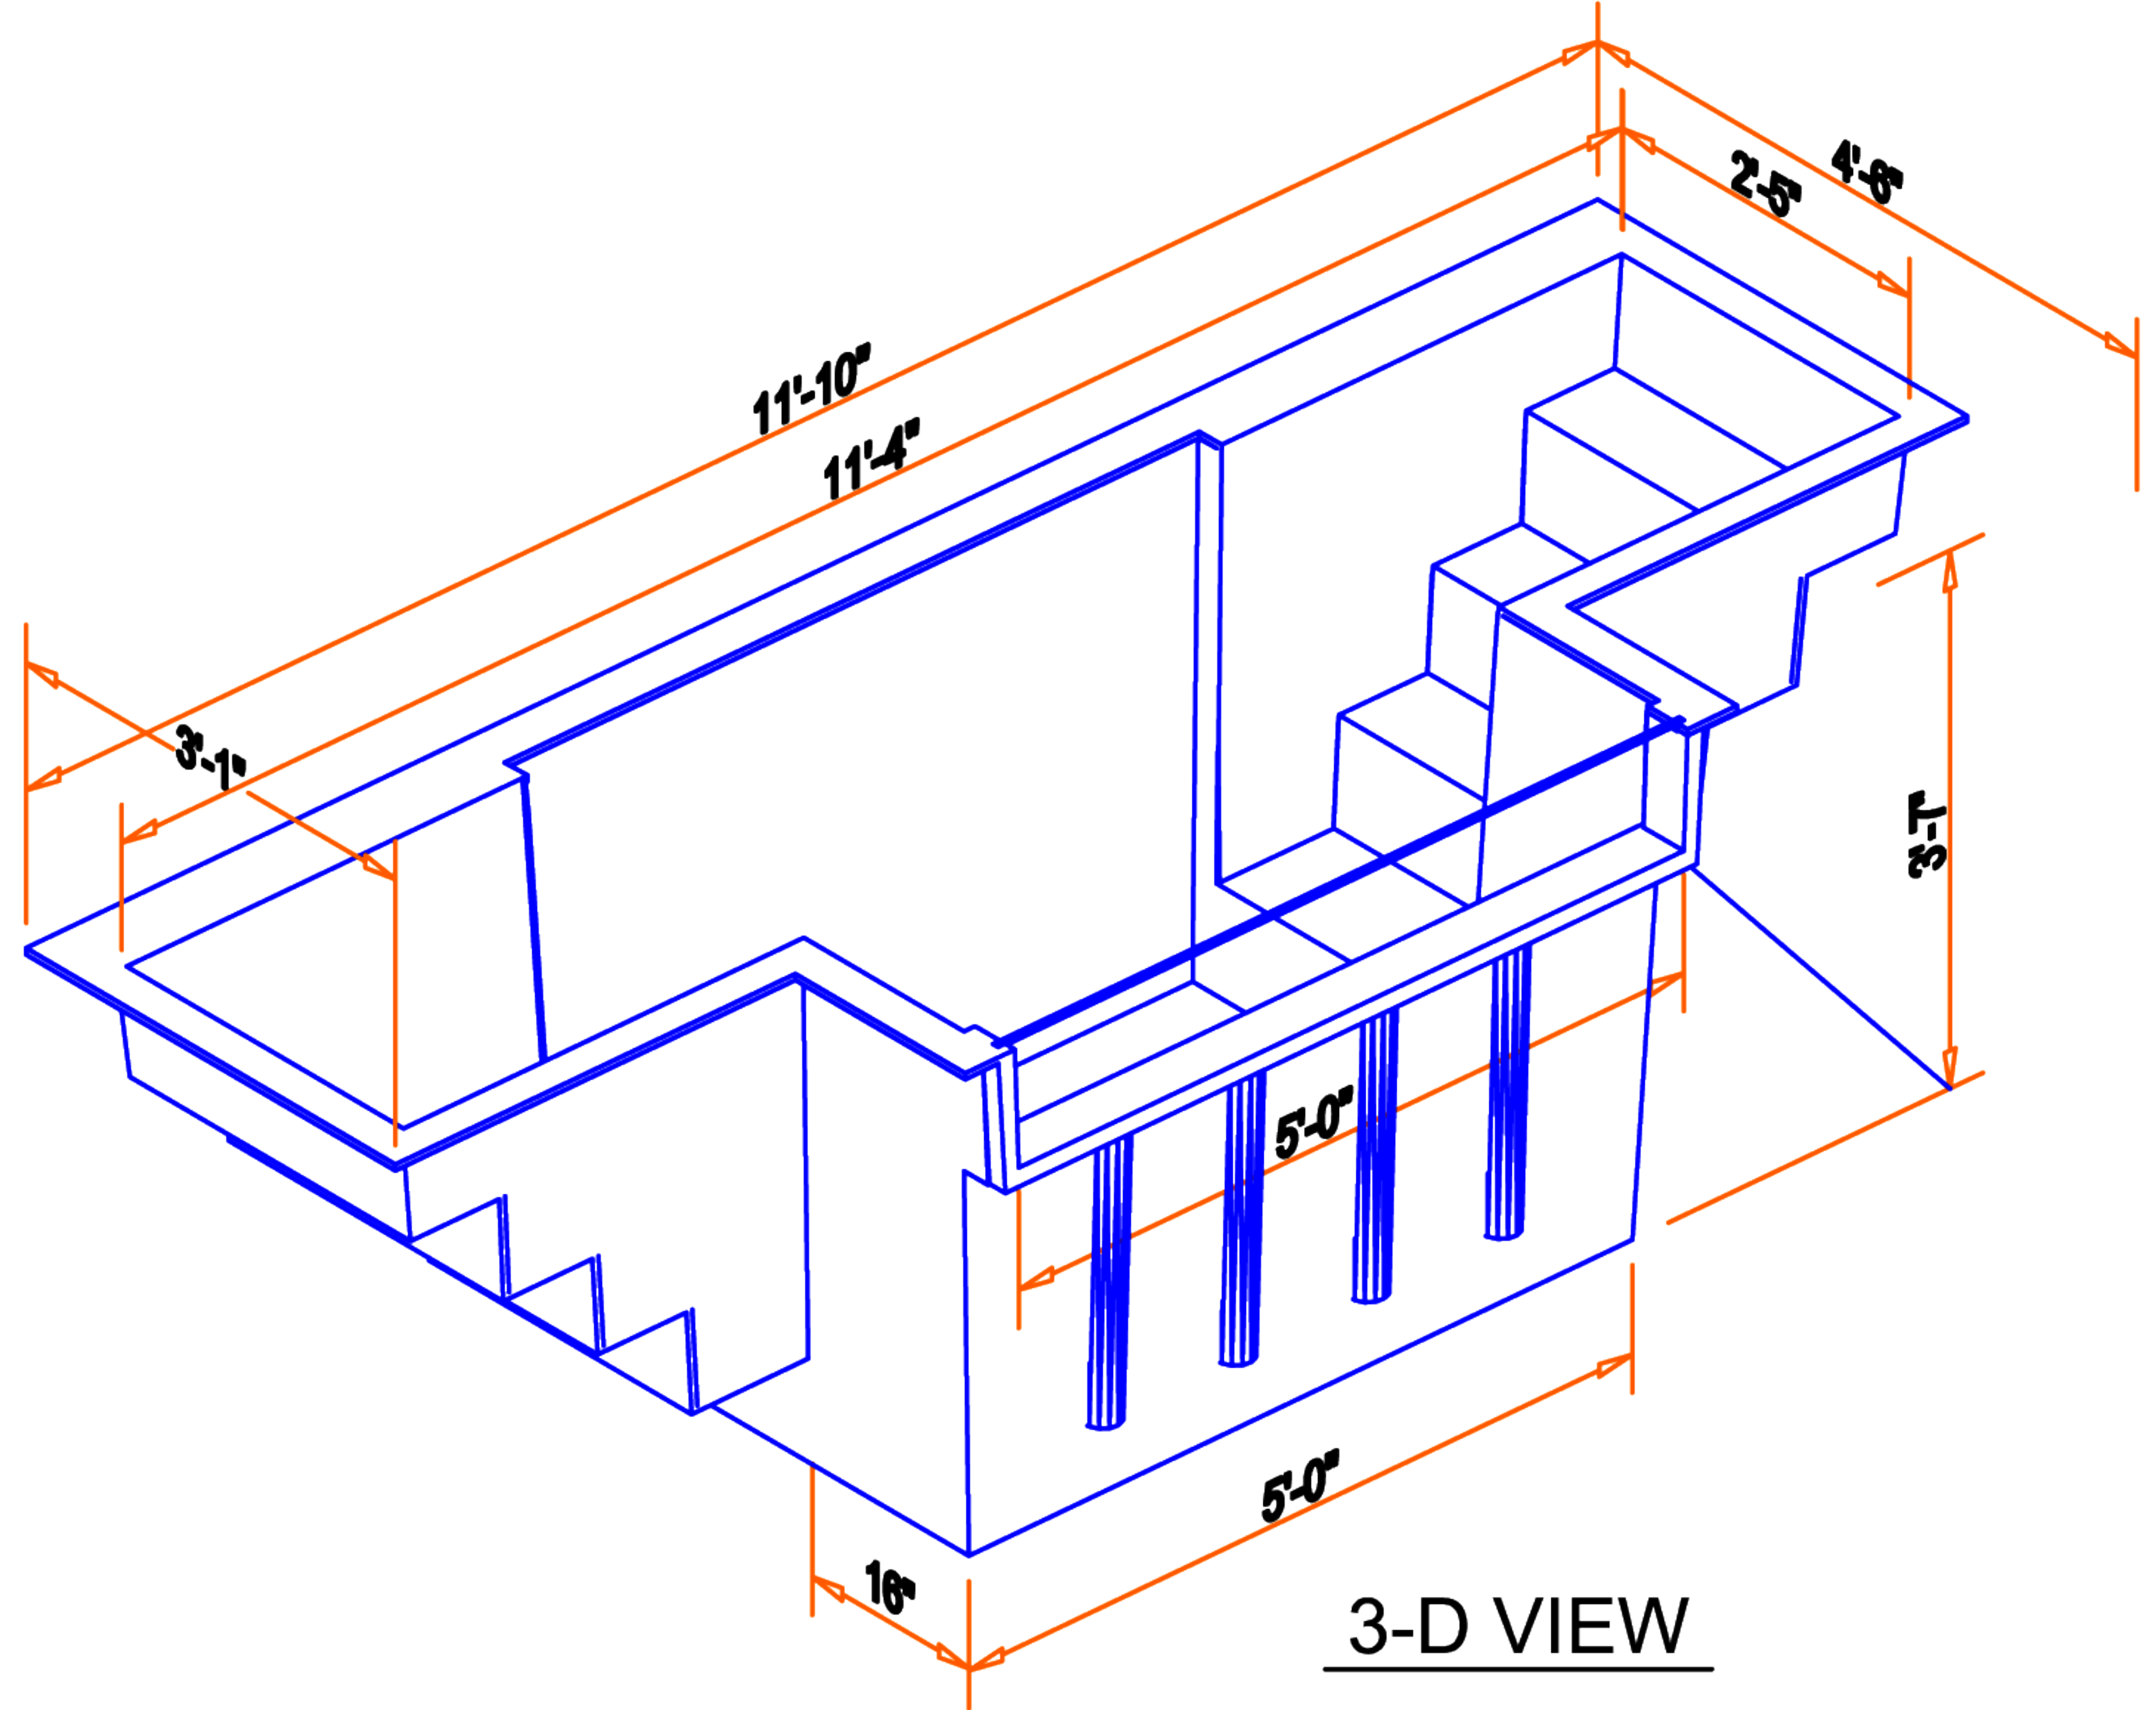

Baptistry Info.

Width: 4'-6"
 Length: 11'-10"
 Depth: 3'-6" Inside
 Water Capacity: 600 gal.
 Unit Weight: 270 lb. Dry
 Recommended Heater:
 PEB-A 11 kw / Af 2900 / AD 2900
 Available In Blue, White or Bone

Window is Optional

Note:

All interior corners are rounded for safety.

Drains can be Located in Either of the Four Corners

Dimensions may change slightly to accommodate manufacturing.