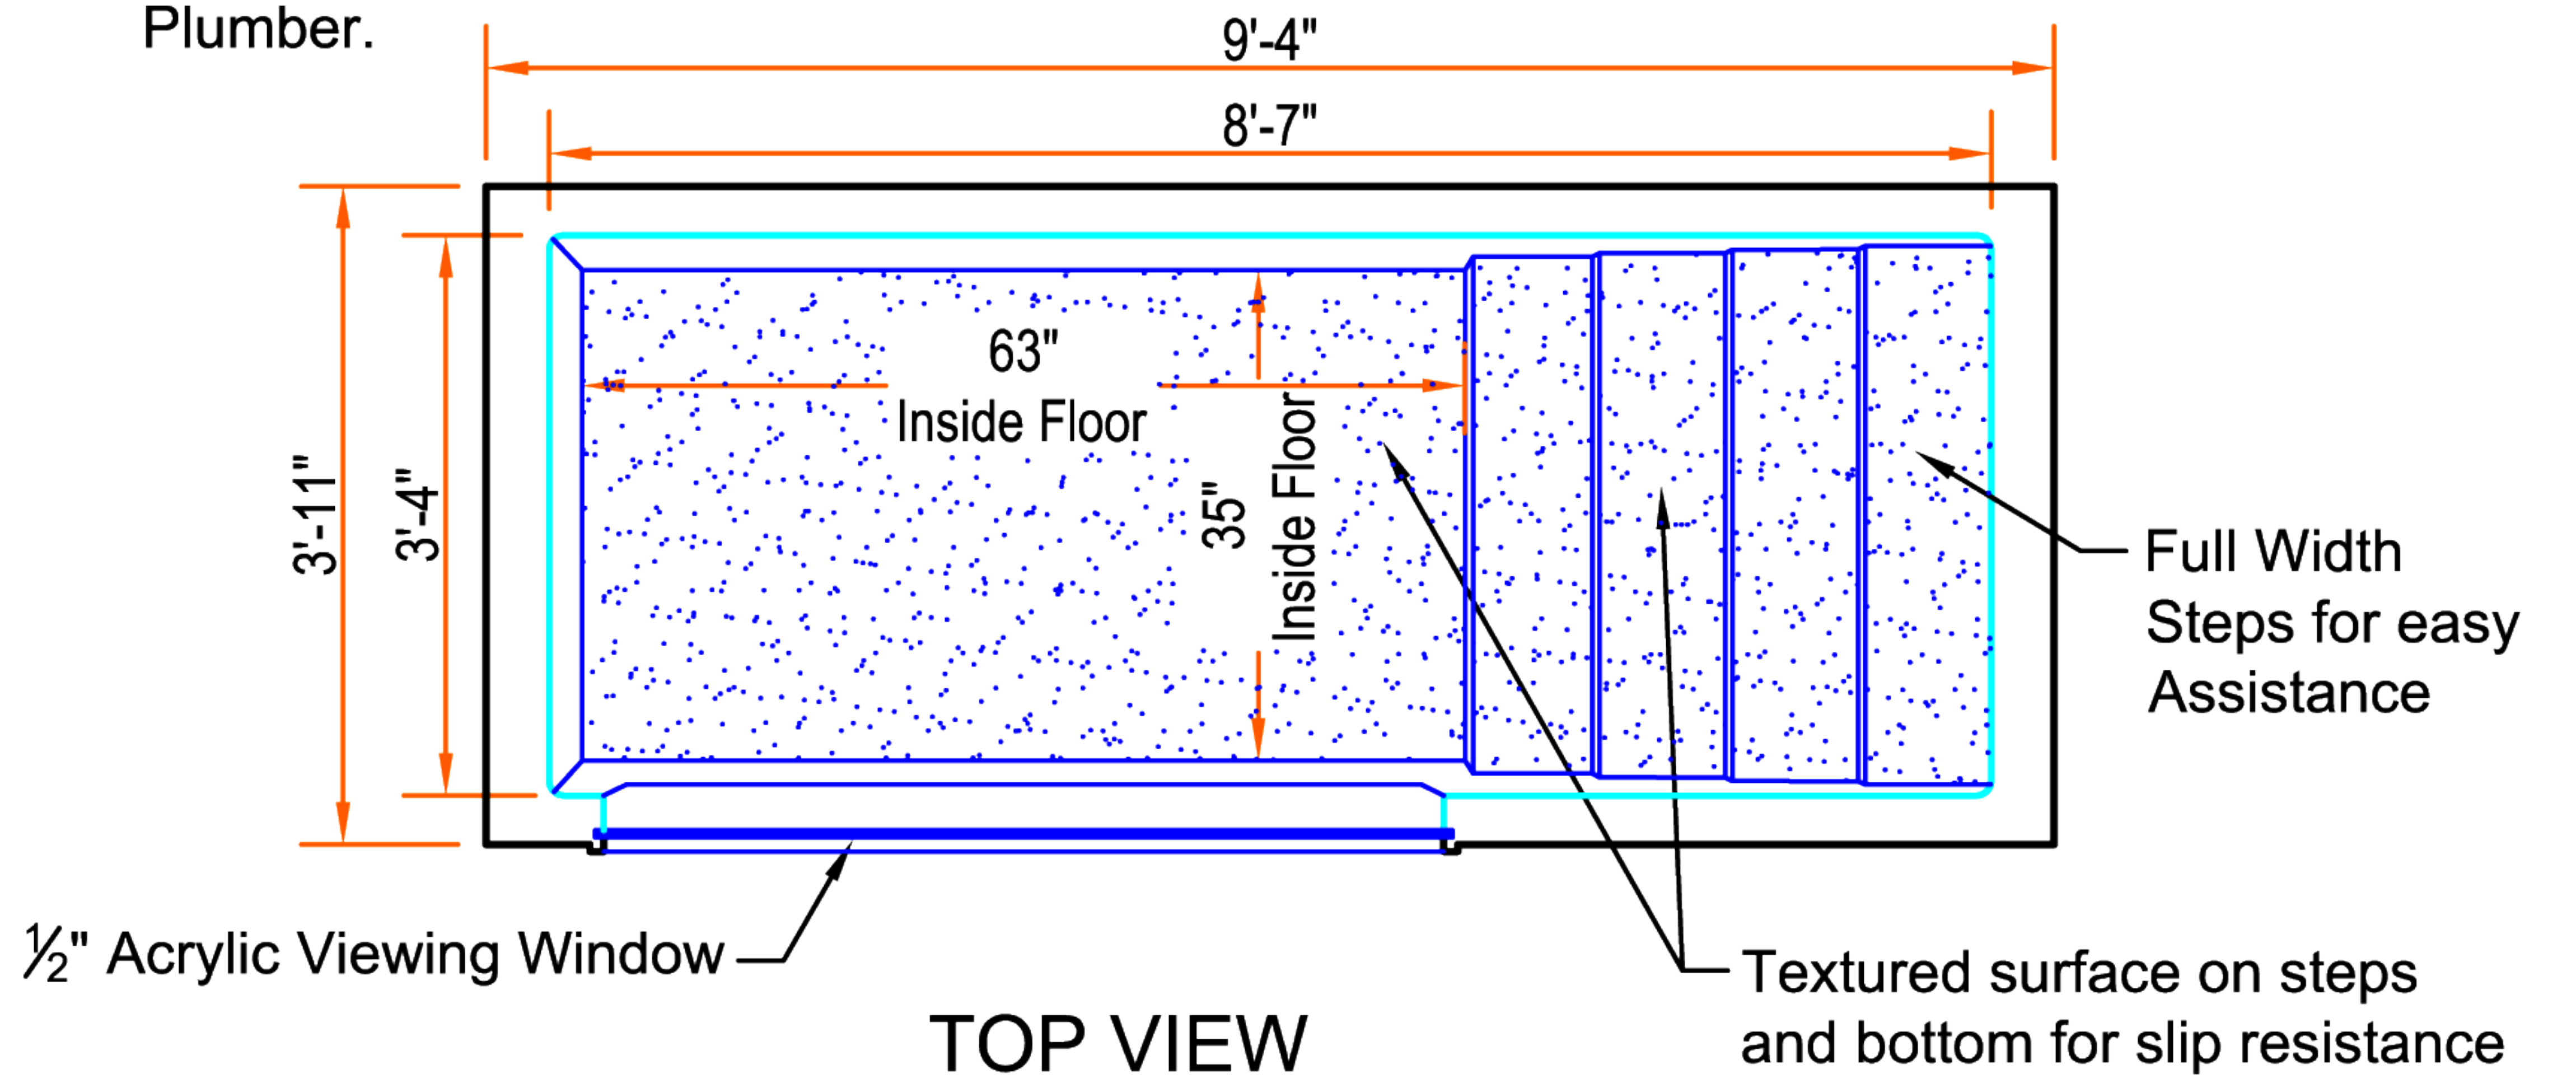

Baptistry Info.

Width: 3'-11"
 Length: 9'-4"
 Depth: 43"
 Water Capacity: 475 gal.
 Unit Weight: 240 lb. Dry
 Recommended Heater:
 PEB-B 5.5 kw / Af 2900 / AD 2900
 Available In Blue, White or Bone

Note:
 All interior corners are rounded for safety.

Drains can be Located in Either of the Four Corners

Dimensions may change slightly to accommodate manufacturing.