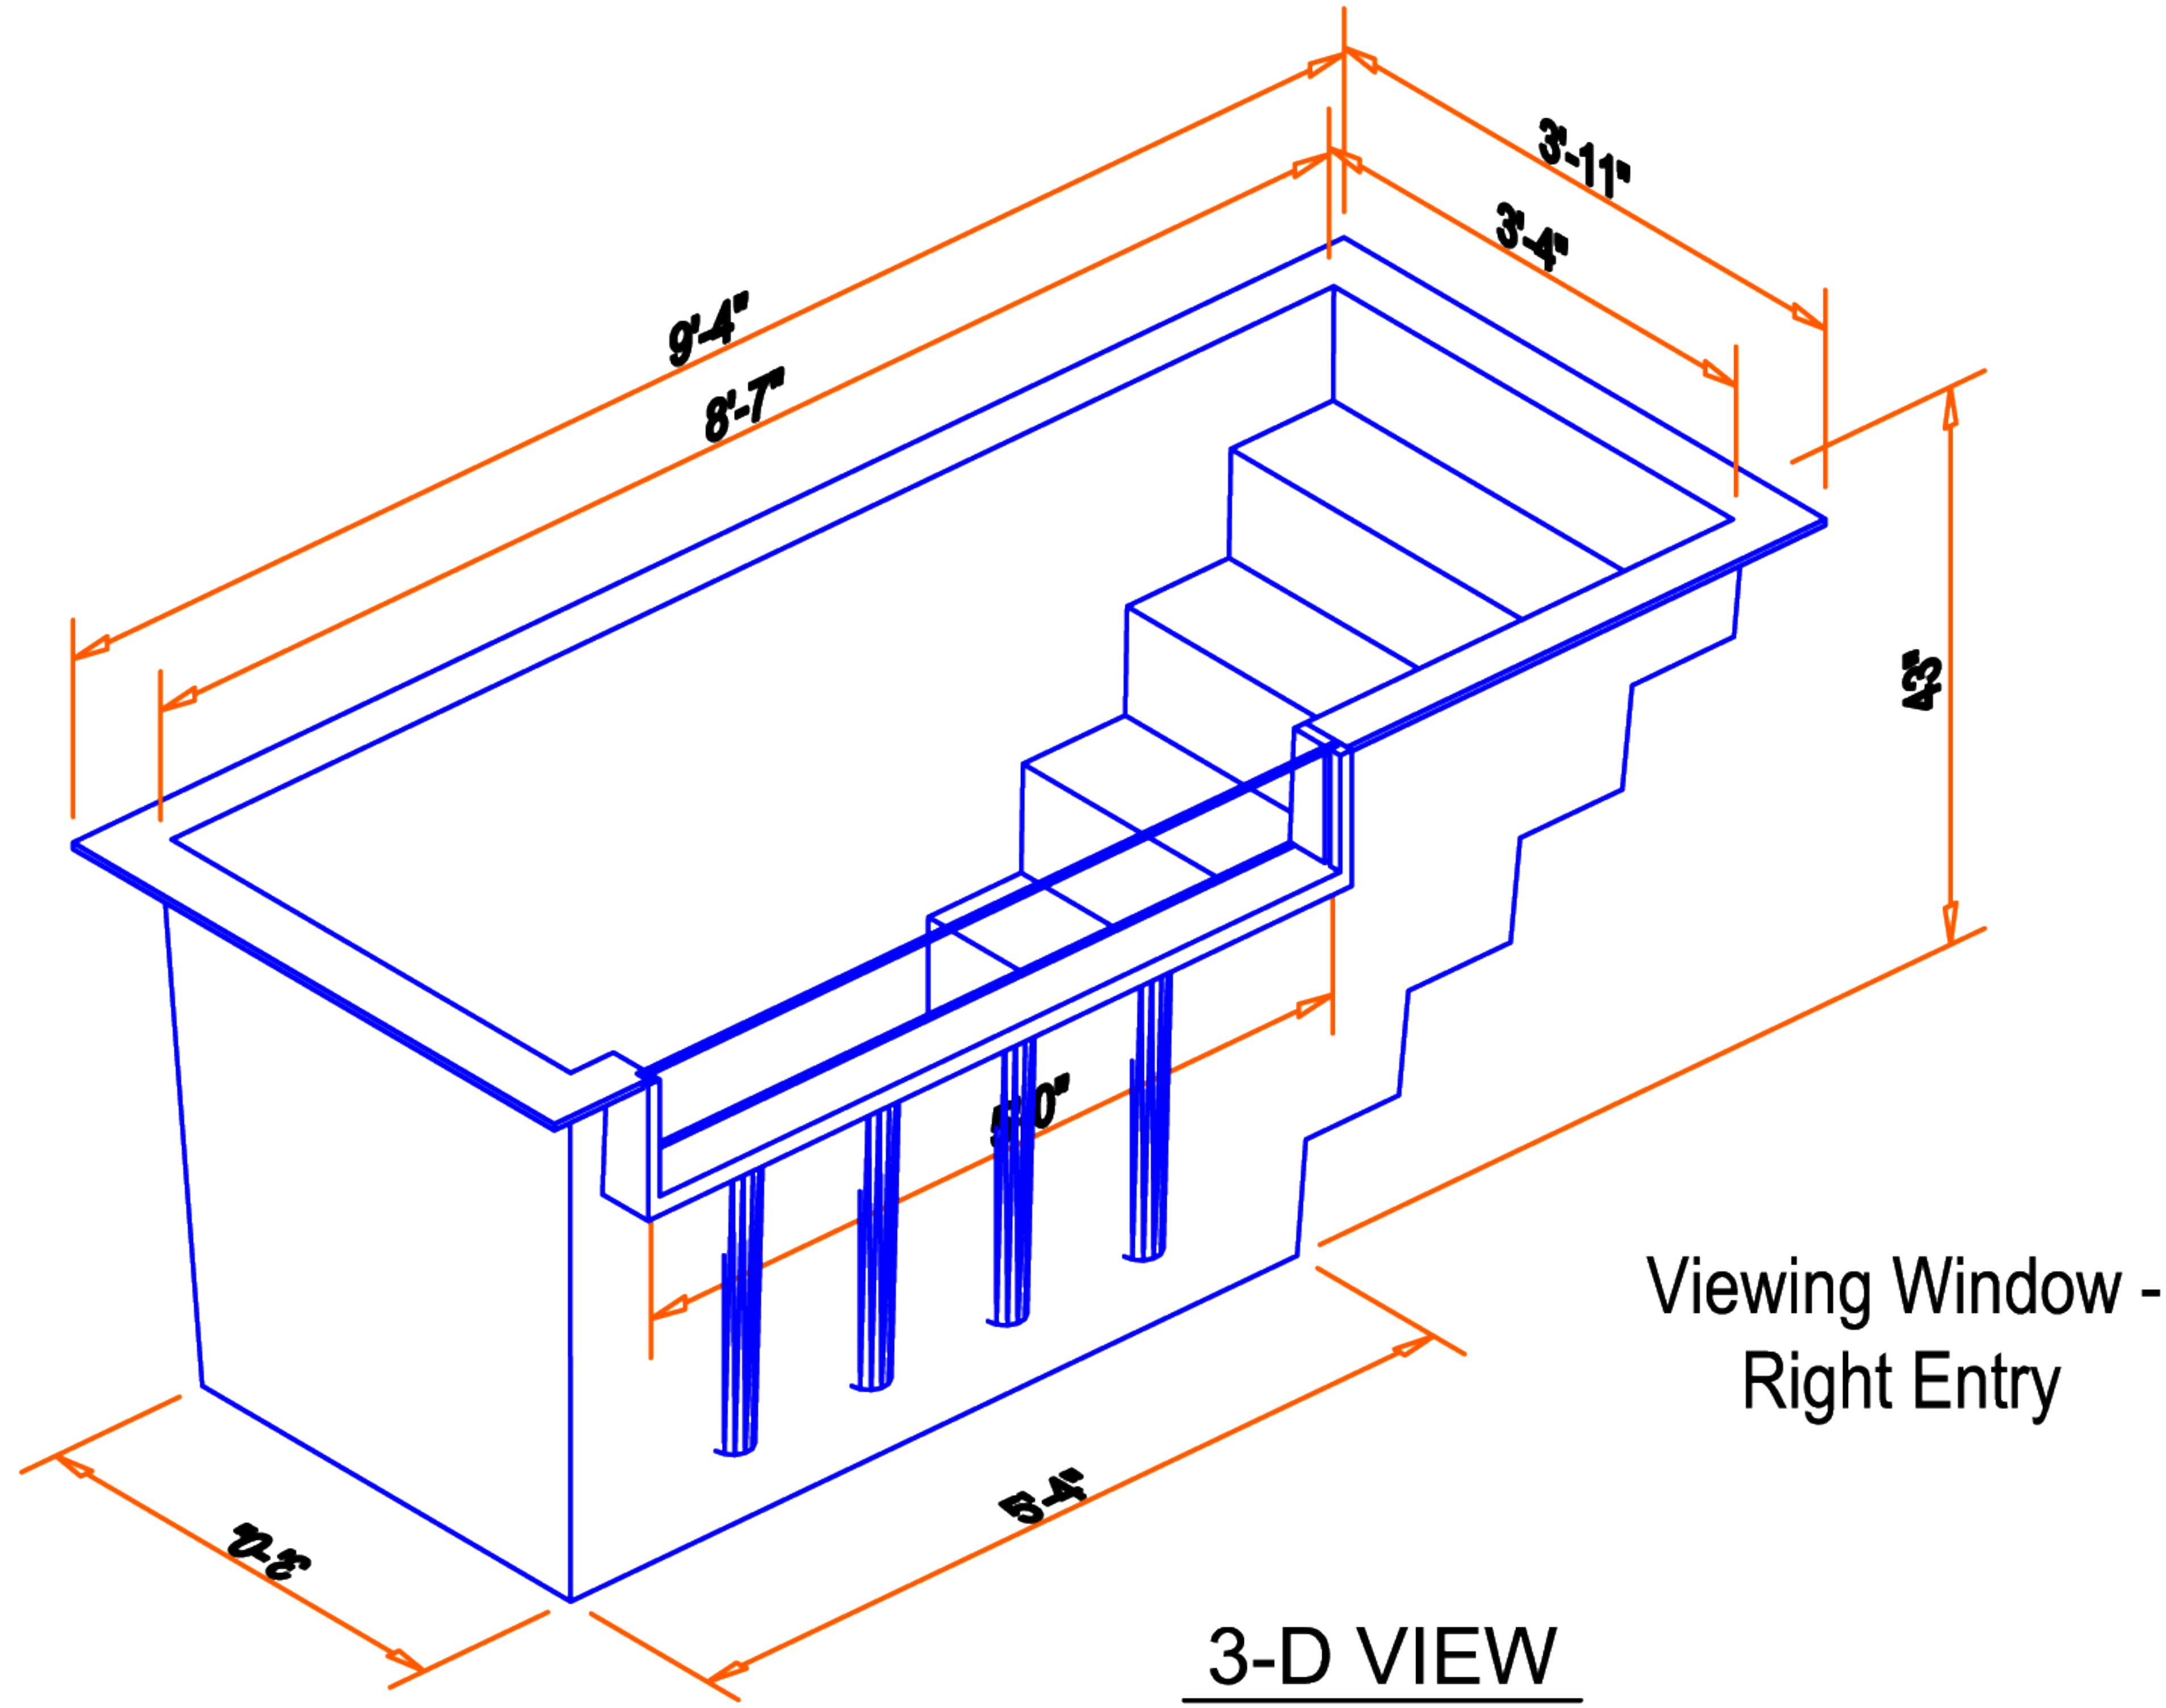

Baptistry Info.

Width: 3'-11"
 Length: 9'-4"
 Depth: 43"
 Water Capacity: 475 gal.
 Unit Weight: 240 lb. Dry
 Recommended Heater:
 PEB-B 5.5 kw / Af 2900 / AD 2900
 Available In Blue, White or Bone

Note:
 All interior corners are rounded for safety.

Drains can be Located in Either of the Four Corners

Dimensions may change slightly to accommodate manufacturing.