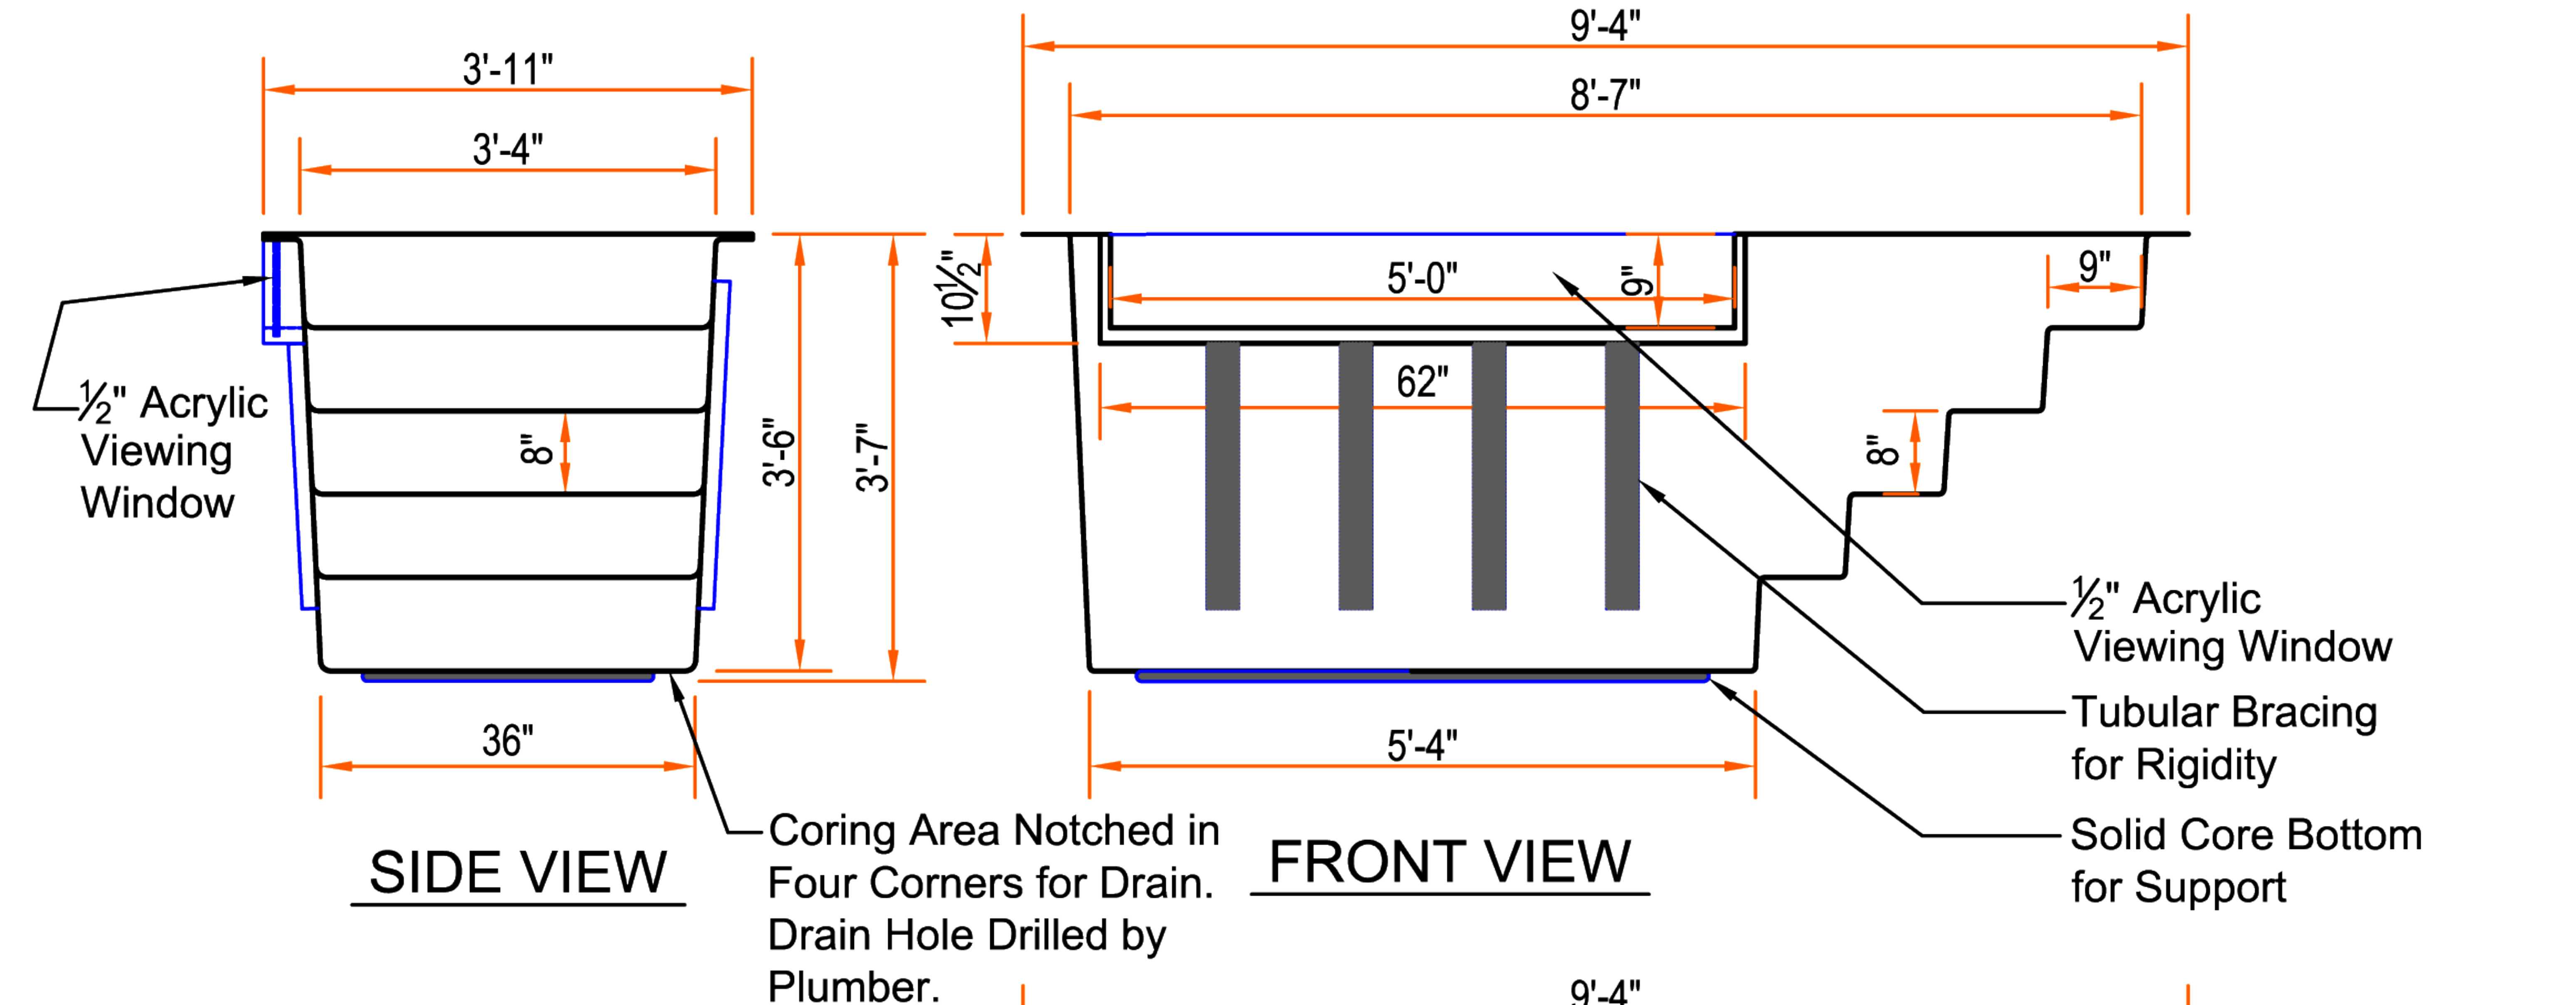

Baptistry Info.

Width: 3'-11"
 Length: 9'-4"
 Depth: 43"
 Water Capacity: 475 gal.
 Unit Weight: 240 lb. Dry
 Recommended Heater:
 PEB-B 5.5 kw / Af 2900 / AD 2900
 Available In Blue, White or Bone

Note:
 All interior corners are rounded for safety.

Drains can be Located in Either of the Four Corners

Dimensions may change slightly to accommodate manufacturing.