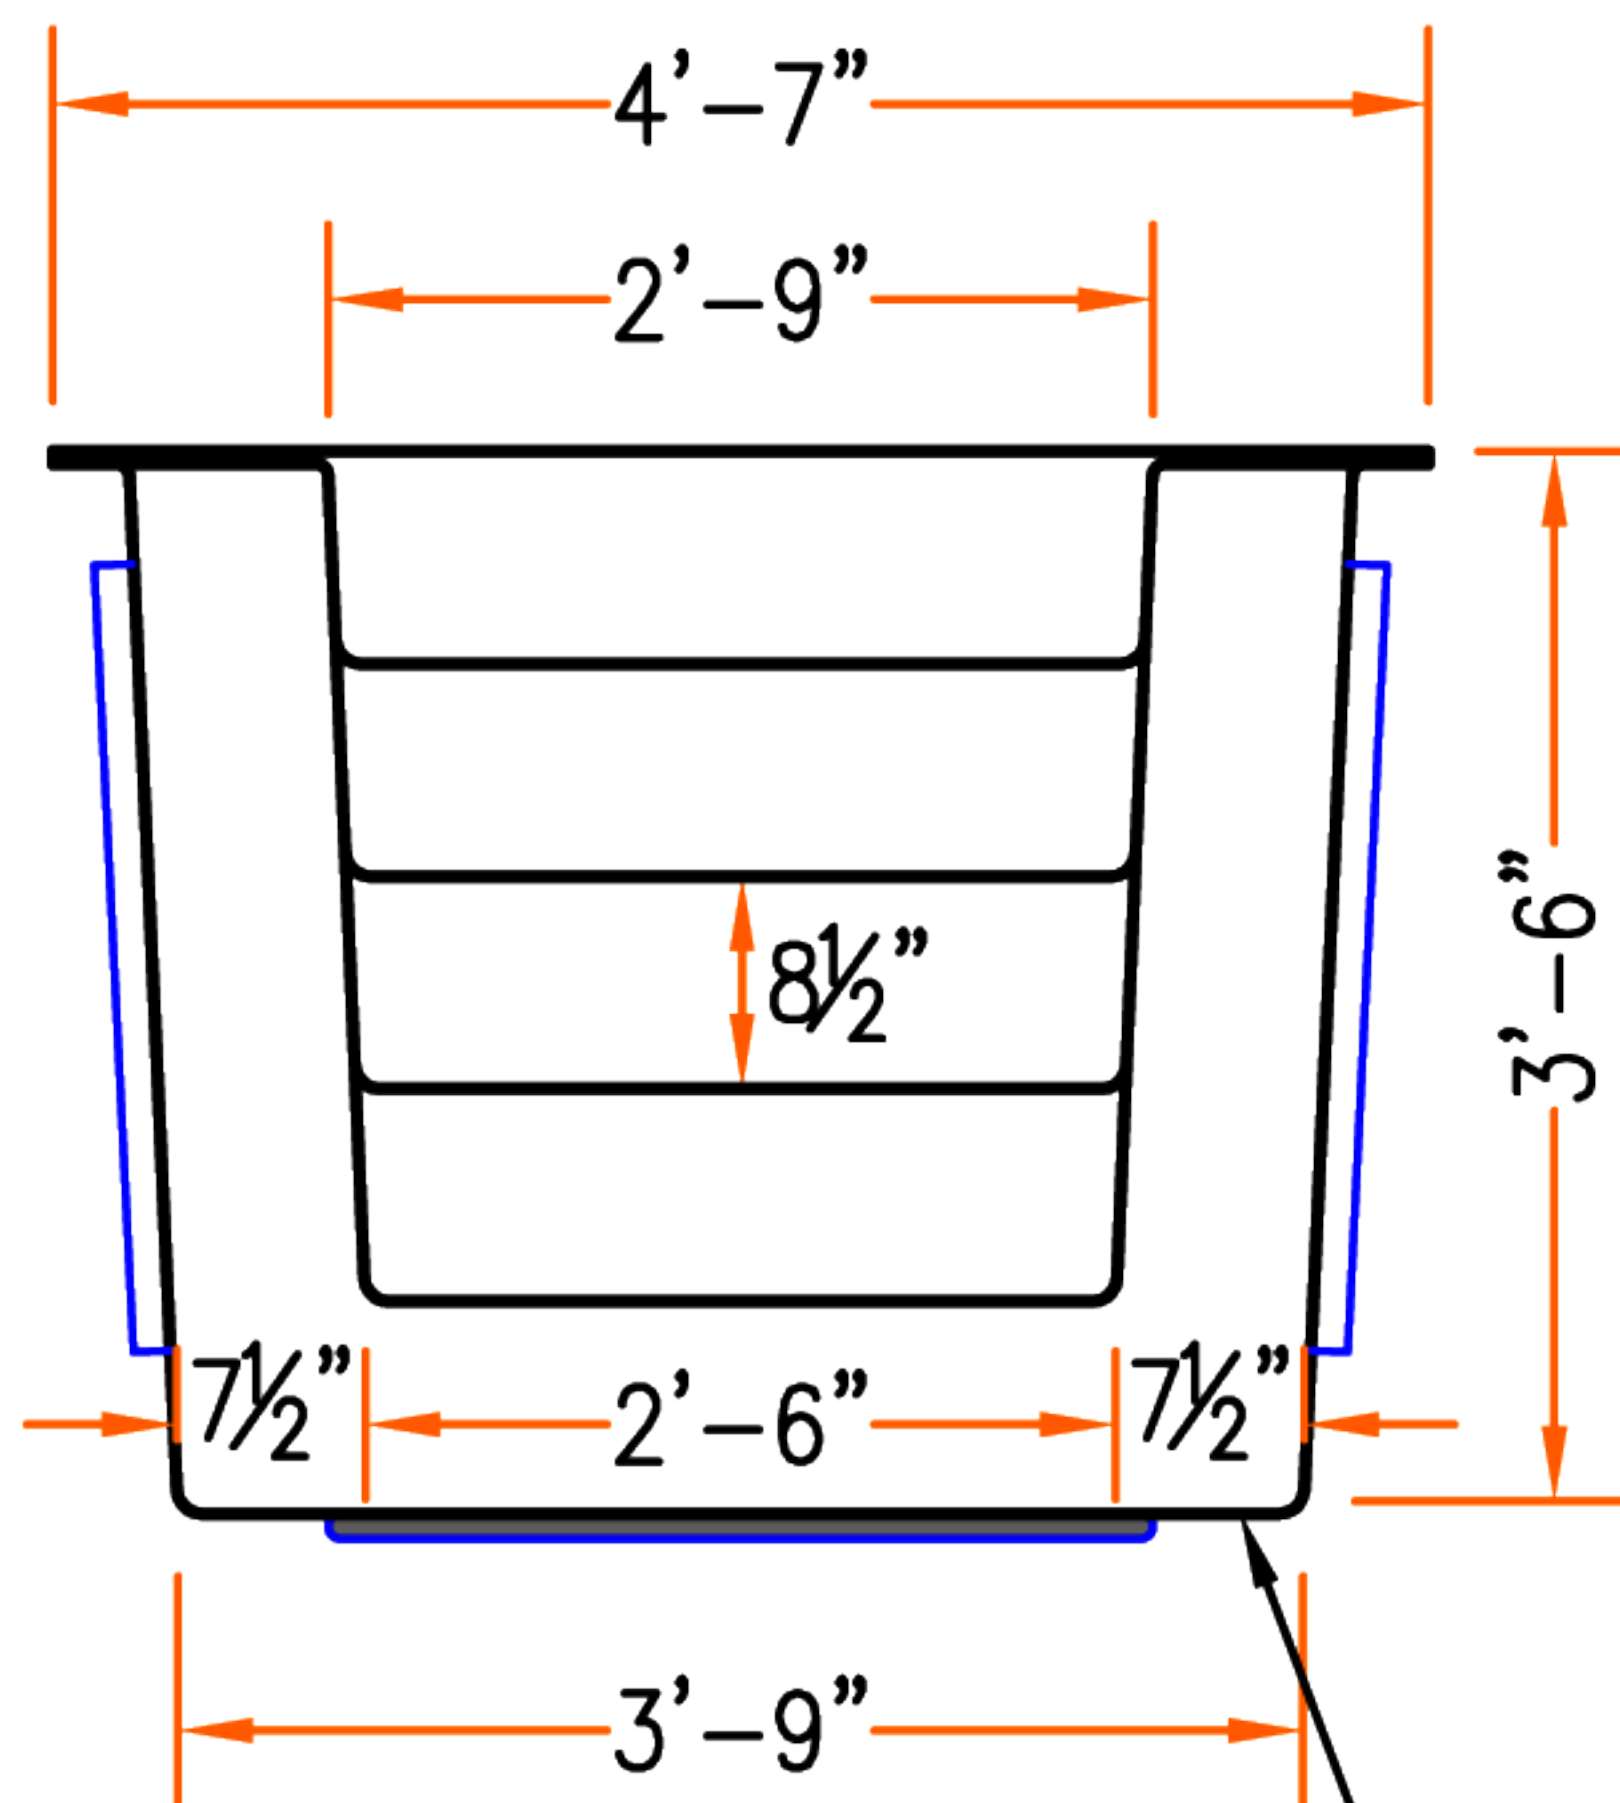

Baptistry Info.

Width: 4'-7"
 Length: 10'-11"
 Depth: 42"
 Water Capacity: 670 gal.
 Unit Weight: 310 lb. Dry
 Recommended Heater:
 PBH 10 kw / 750 EZ fill
 Available In Blue, White or Bone

Note:
 All interior corners are rounded for safety.

Coring Area Notched in Four Corners for Drain.
 Drain Hole Drilled by Plumber.

Drains can be Located in Either of the Four Corners

Textured surface on steps and bottom for slip resistance