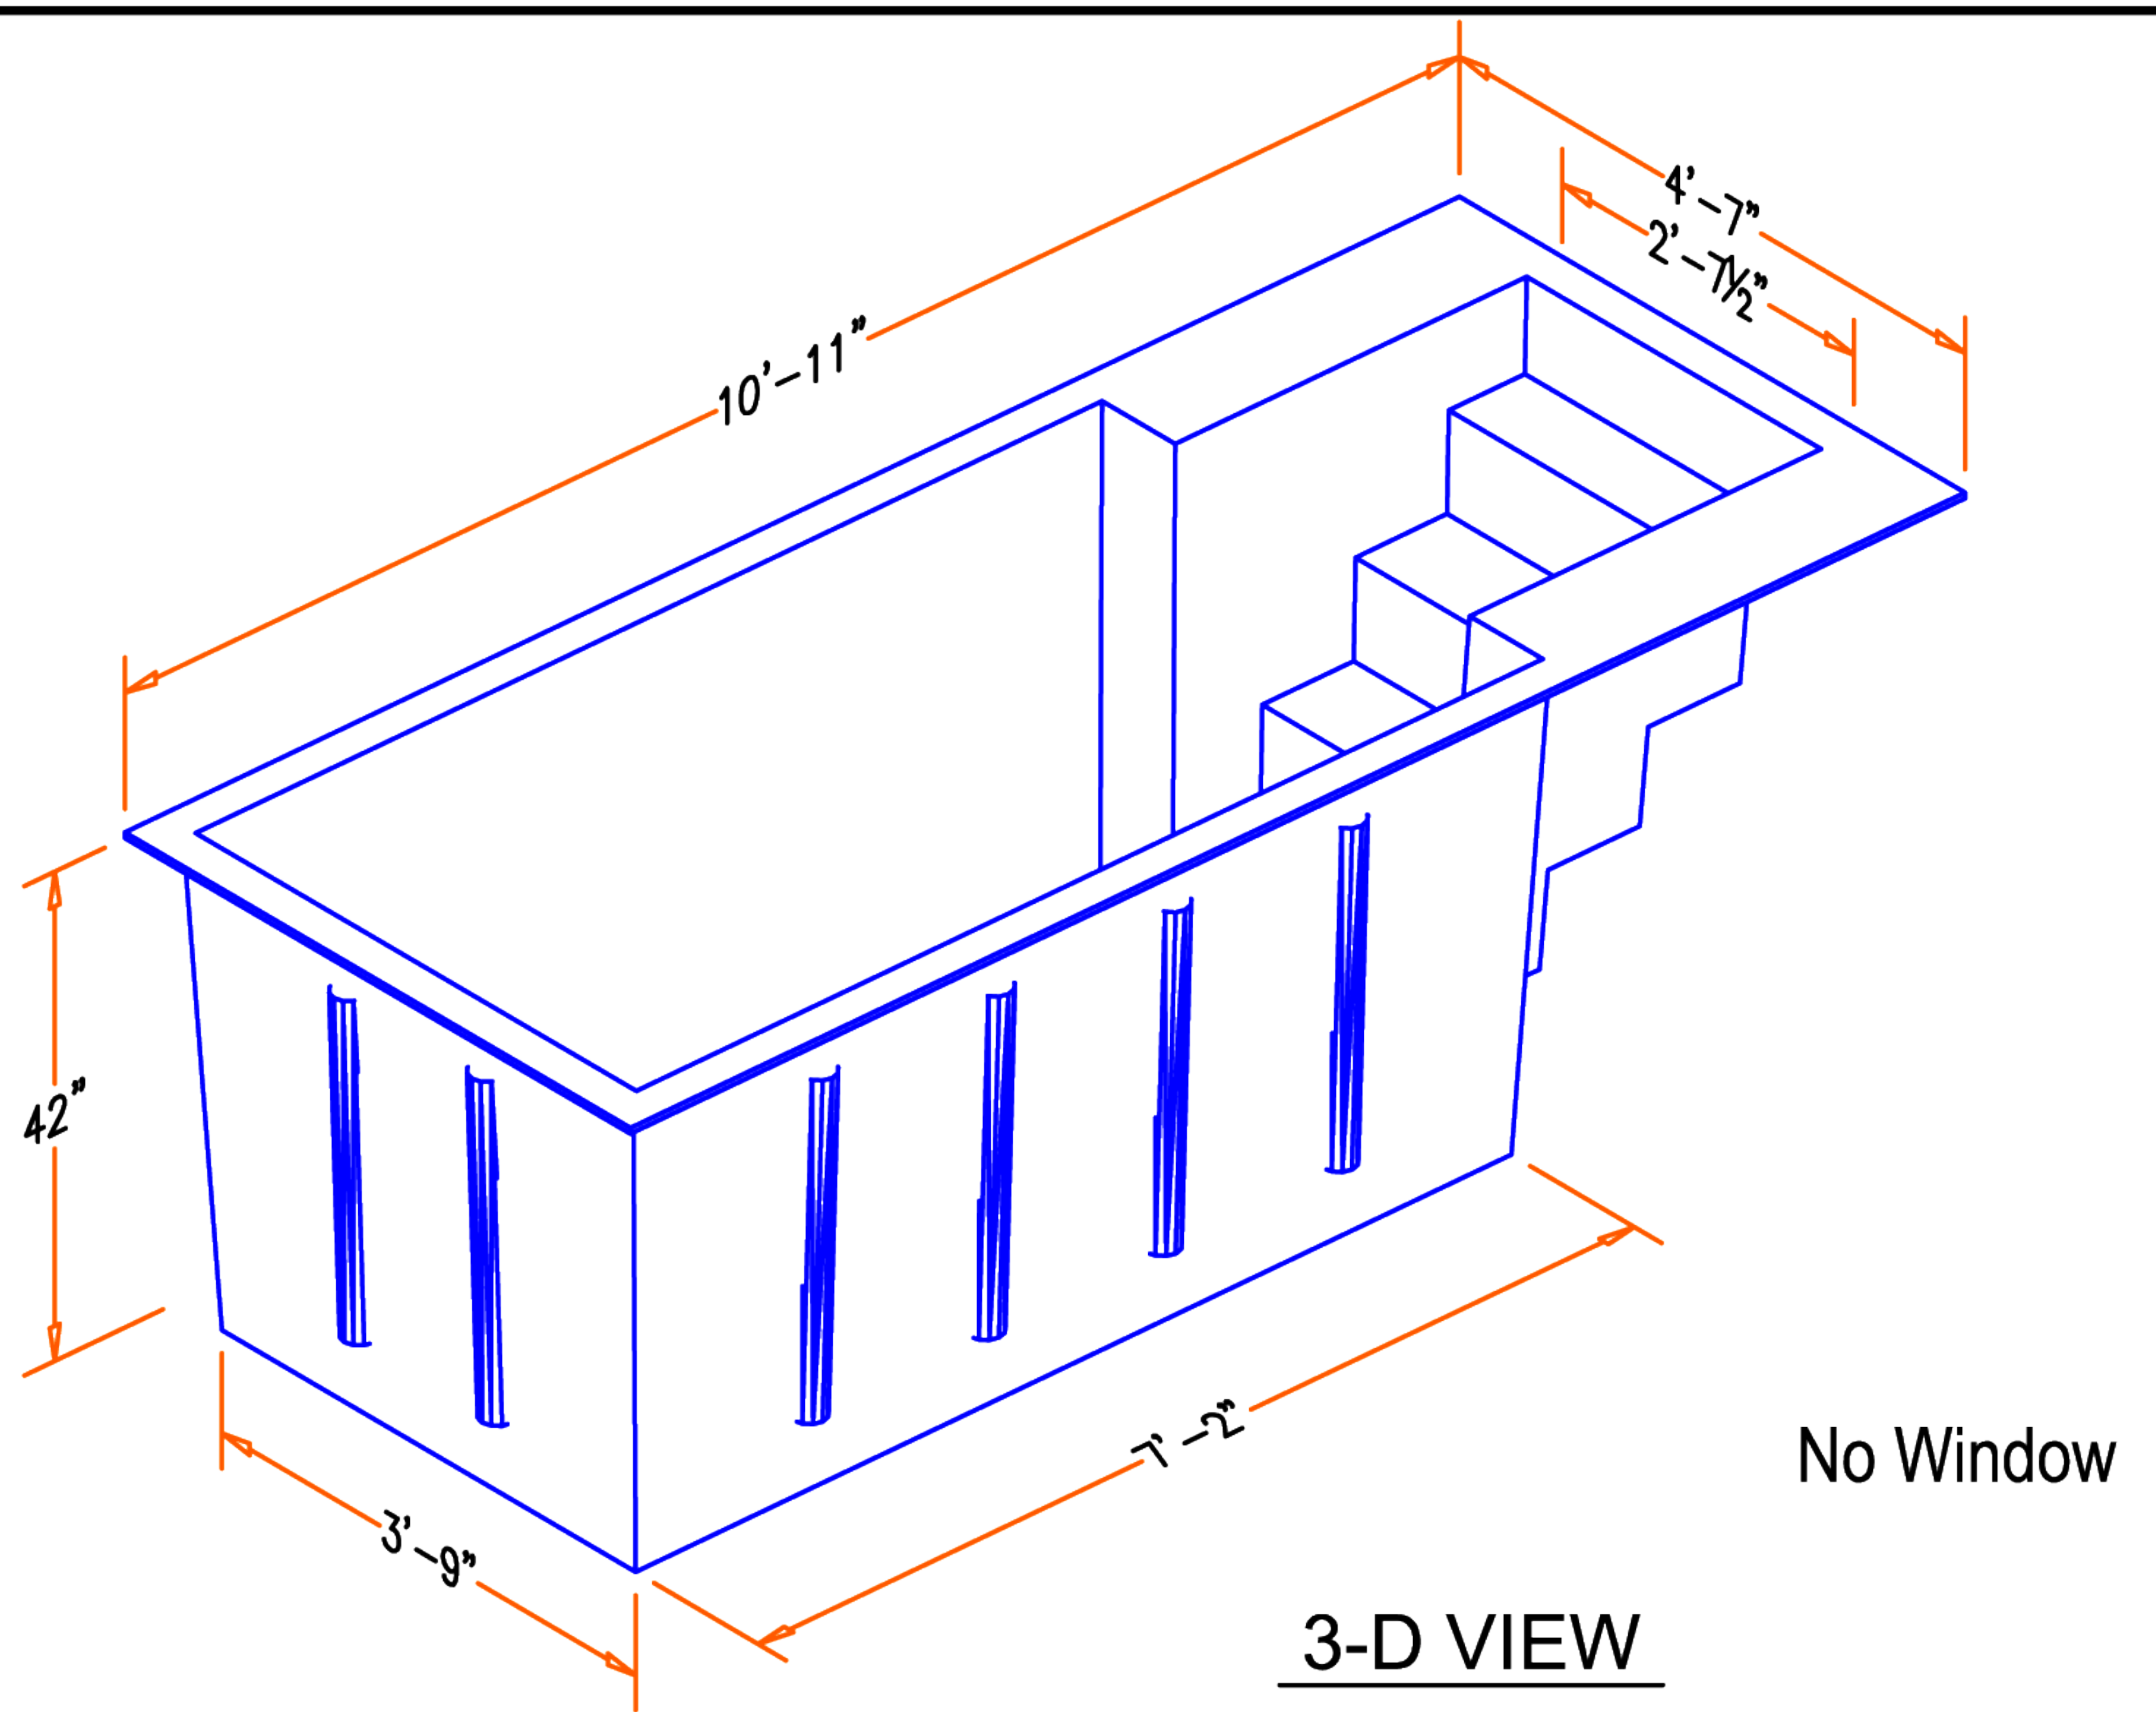

Baptistry Info.

Width: 4'-7"
 Length: 10'-11"
 Depth: 42"
 Water Capacity: 670 gal.
 Unit Weight: 310 lb. Dry
 Recommended Heater:
 PBH 10 kw / 750 EZ fill
 Available In Blue, White or Bone

Note:
 All interior corners are rounded for safety.

Coring Area Notched in Four Corners for Drain.
 Drain Hole Drilled by Plumber.

Drains can be Located in Either of the Four Corners

Textured surface on steps and bottom for slip resistance