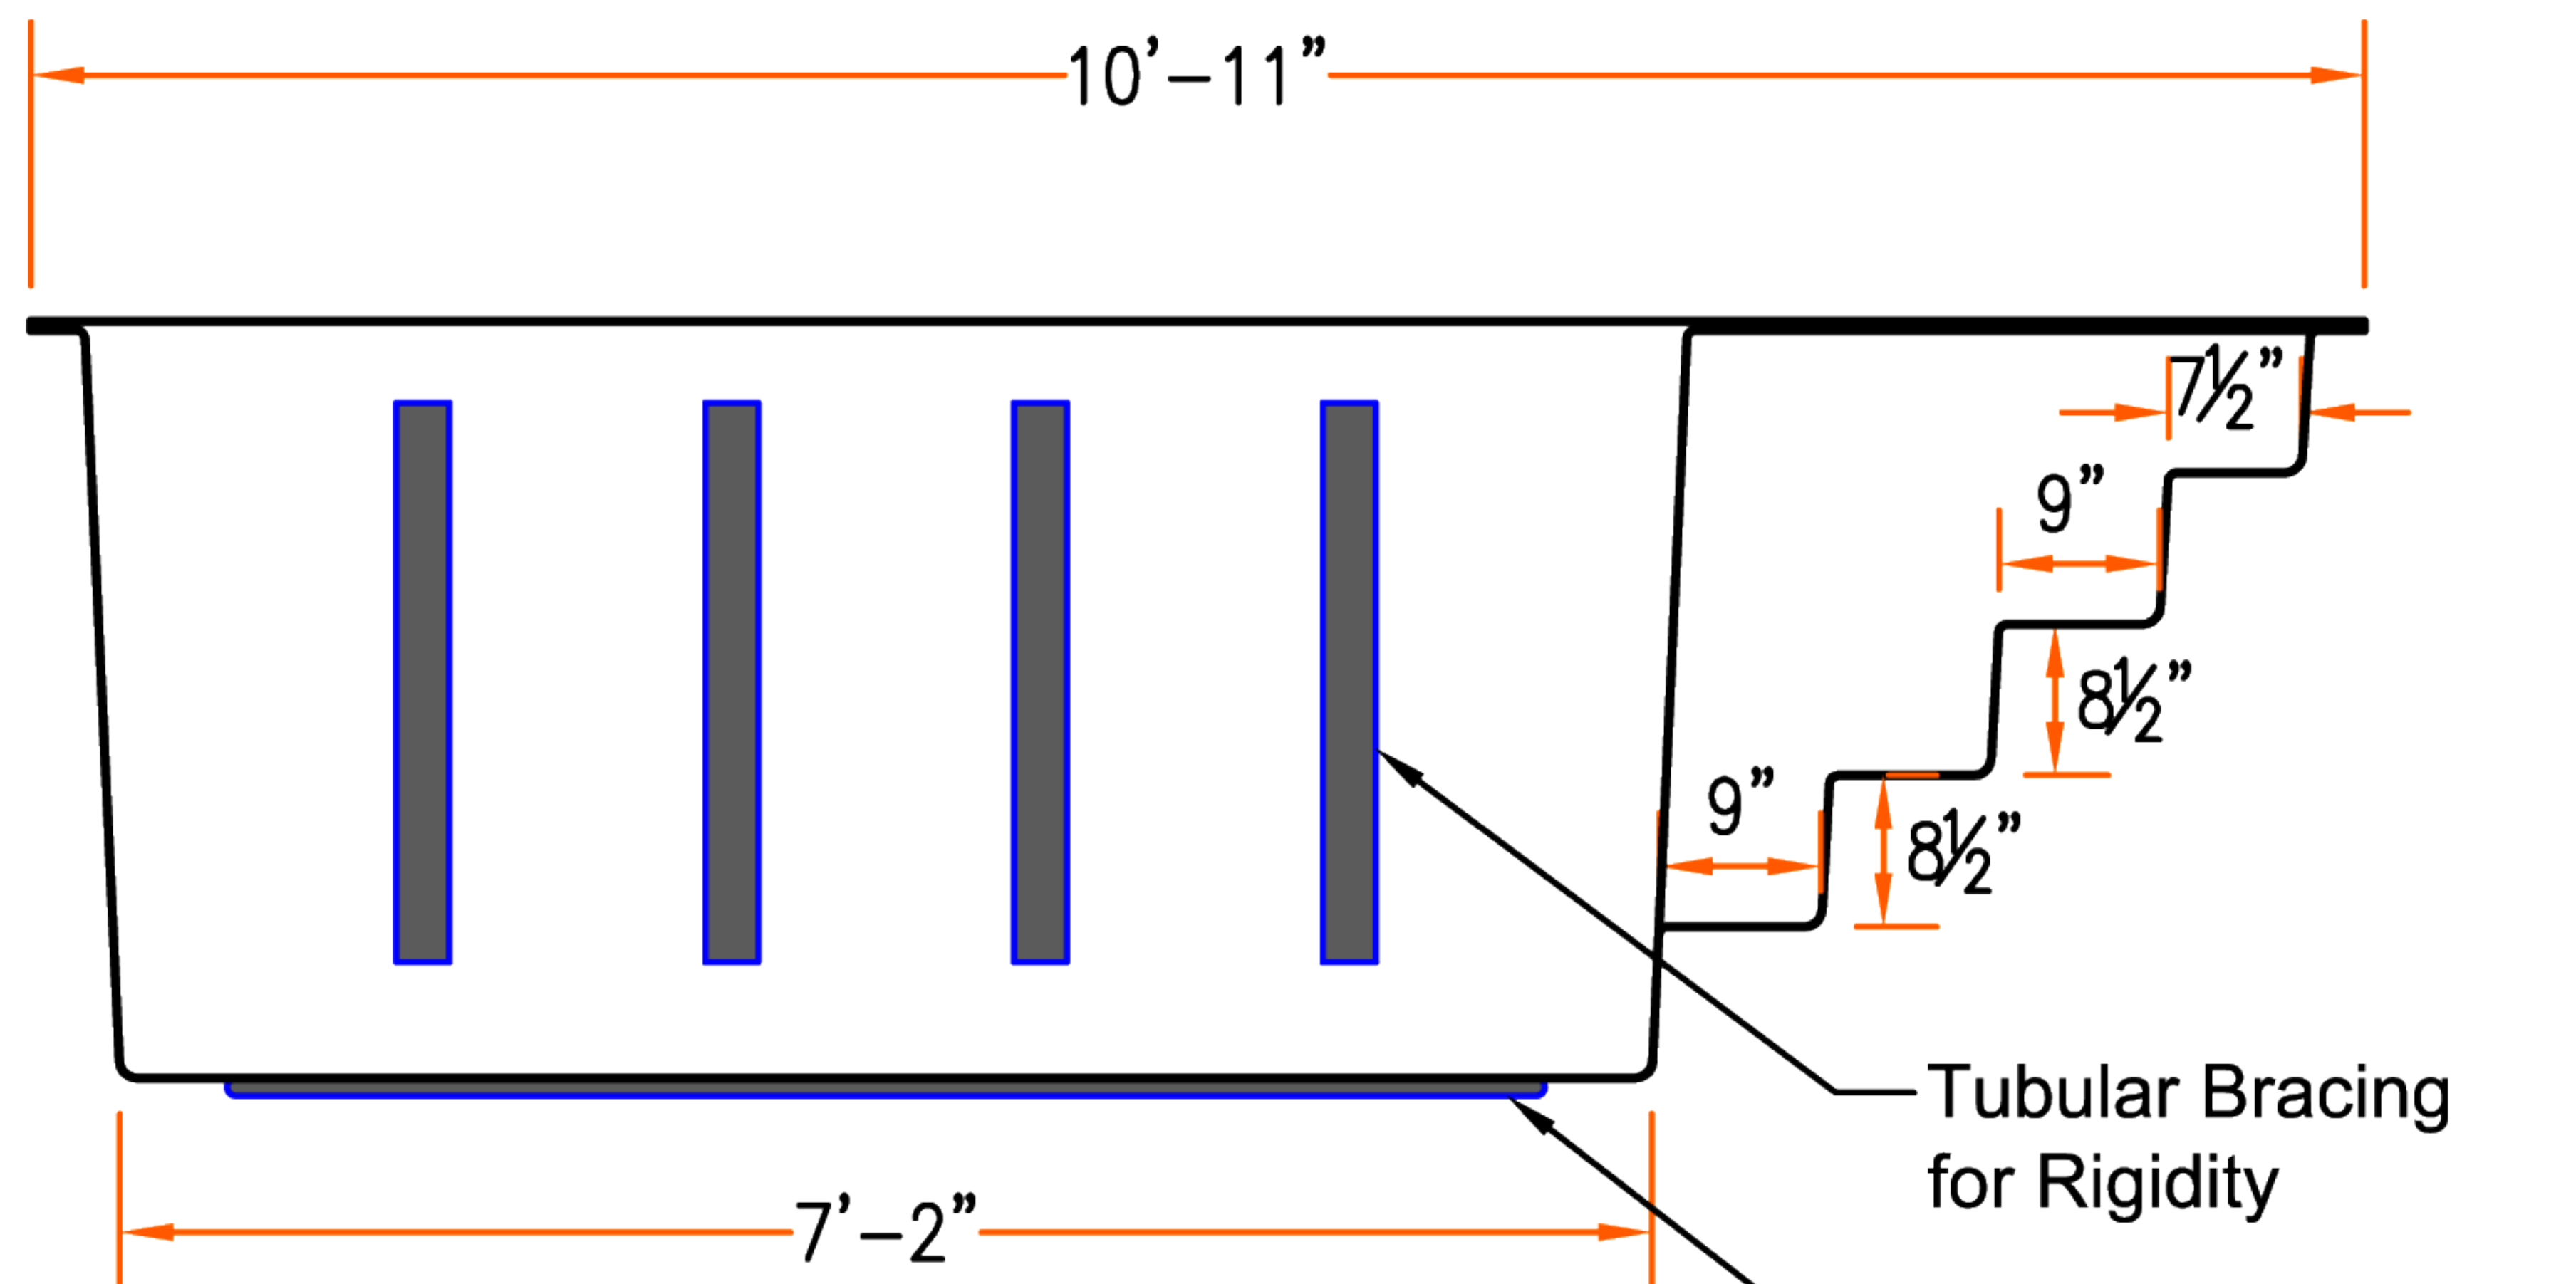

Baptistry Info.

Width: 4'-7"
 Length: 10'-11"
 Depth: 42"
 Water Capacity: 670 gal.
 Unit Weight: 310 lb. Dry
 Recommended Heater:
 PBH 10 kw / 750 EZ fill
 Available In Blue, White or Bone

Note:
 All interior corners are rounded for safety.

Coring Area Notched in Four Corners for Drain.
 Drain Hole Drilled by Plumber.

Drains can be Located in Either of the Four Corners

Textured surface on steps and bottom for slip resistance