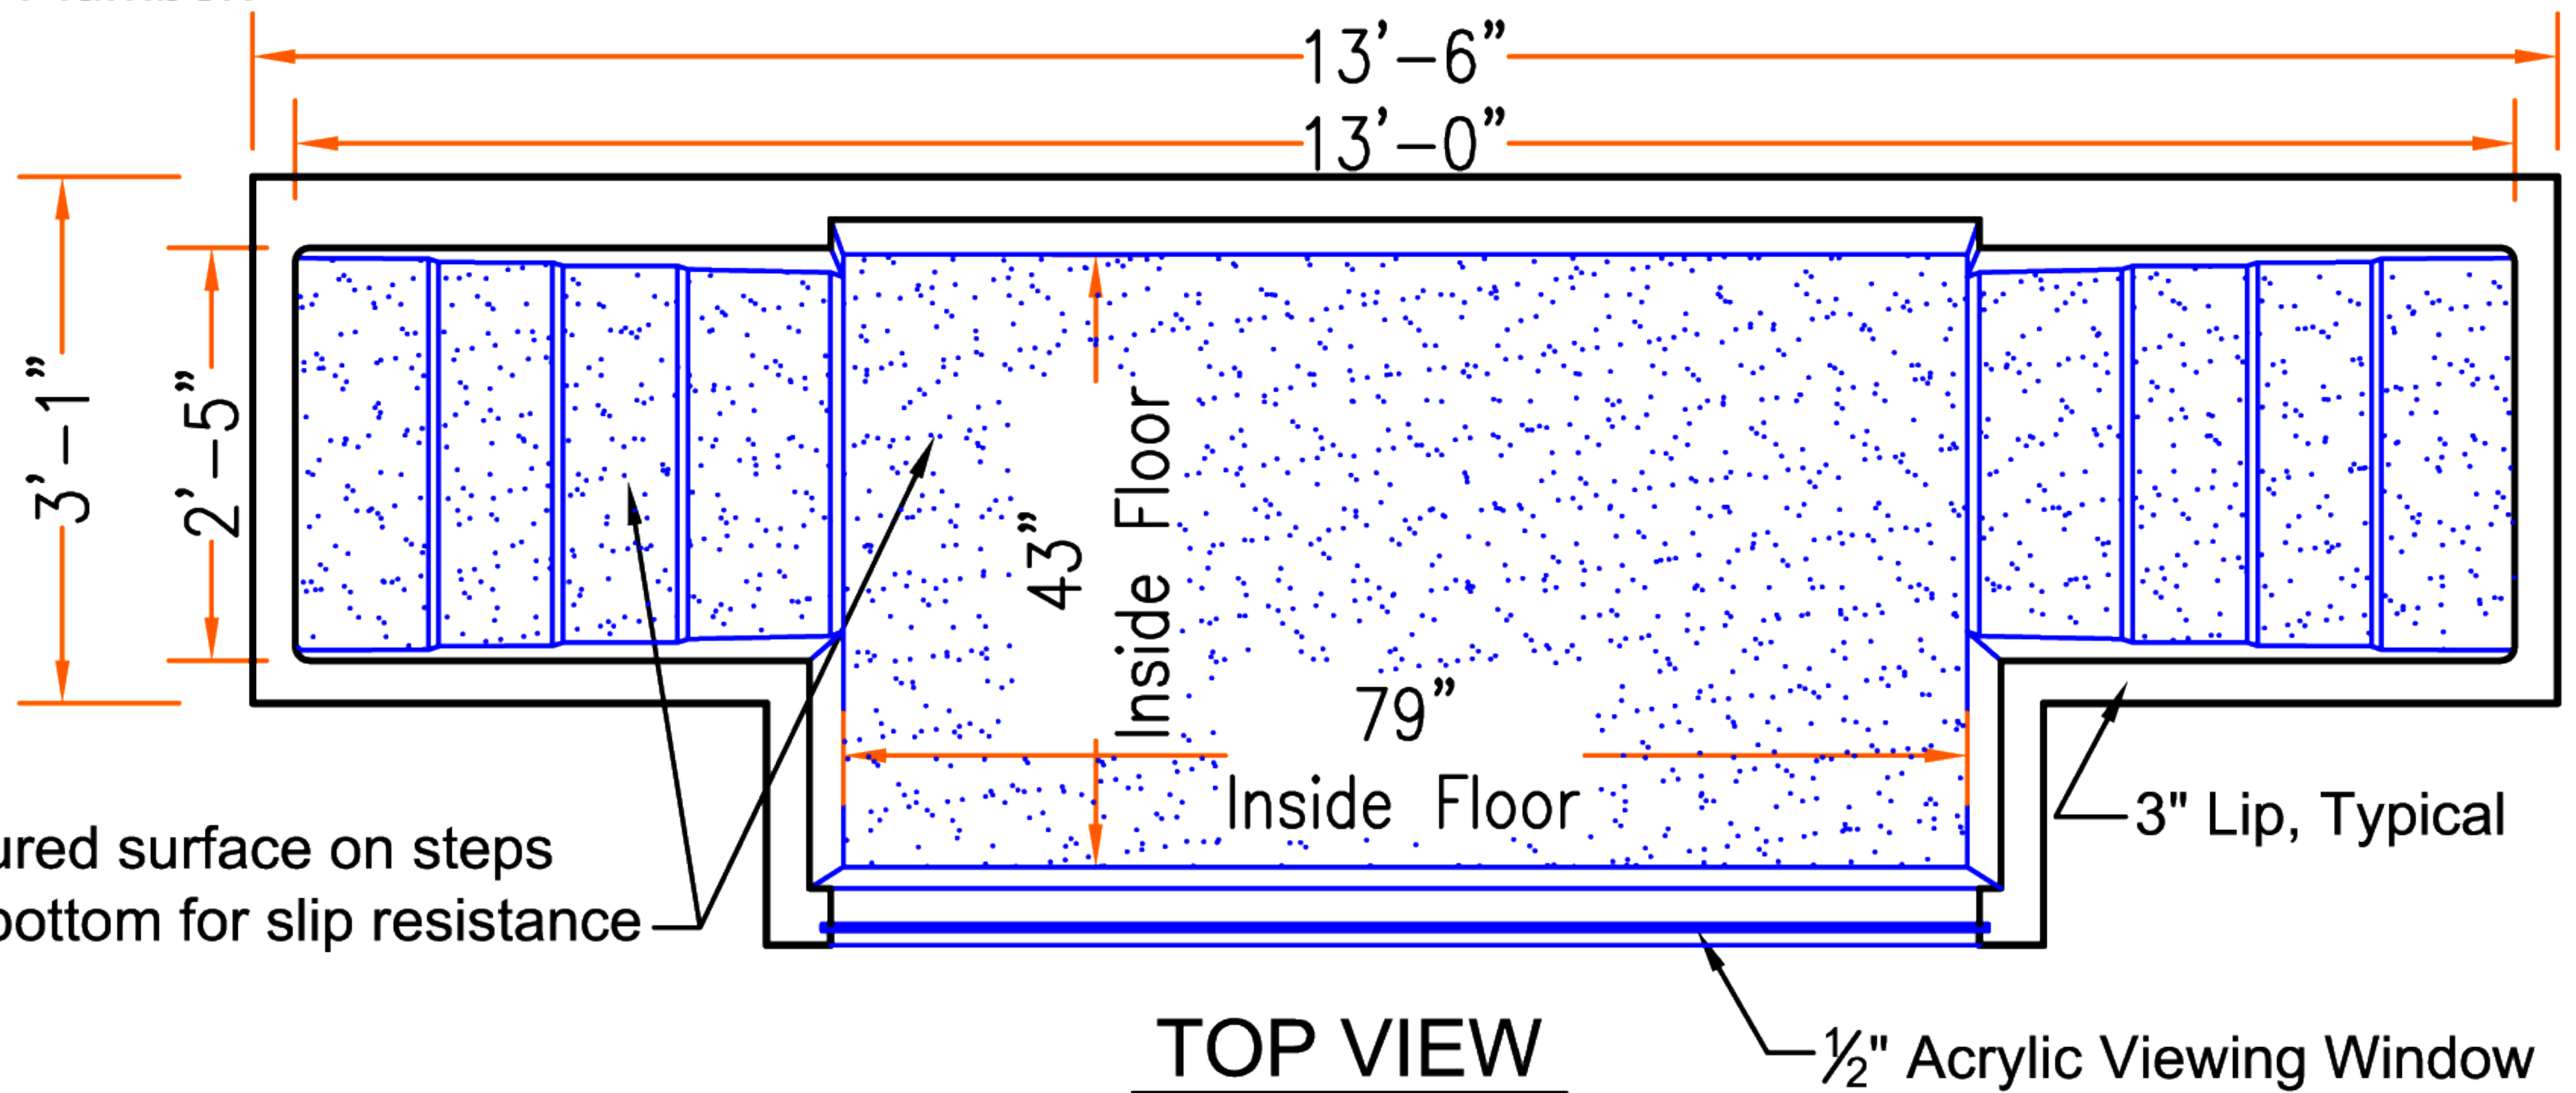

Baptistry Info.

Width: 4'-6"
 Length: 13'-6"
 Depth: 3'-6" Inside
 Water Capacity: 750 gal.
 Unit Weight: 320 lb. Dry
 Recommended Heater:
 PBH 10 kw / EZ Fill
 Little Giant 11kw / 3000 Auto
 Available In Blue, White or Bone

Window is Optional

Note:

All interior corners are rounded for safety.

Drains can be Located in Either of the Four Corners

Textured surface on steps and bottom for slip resistance