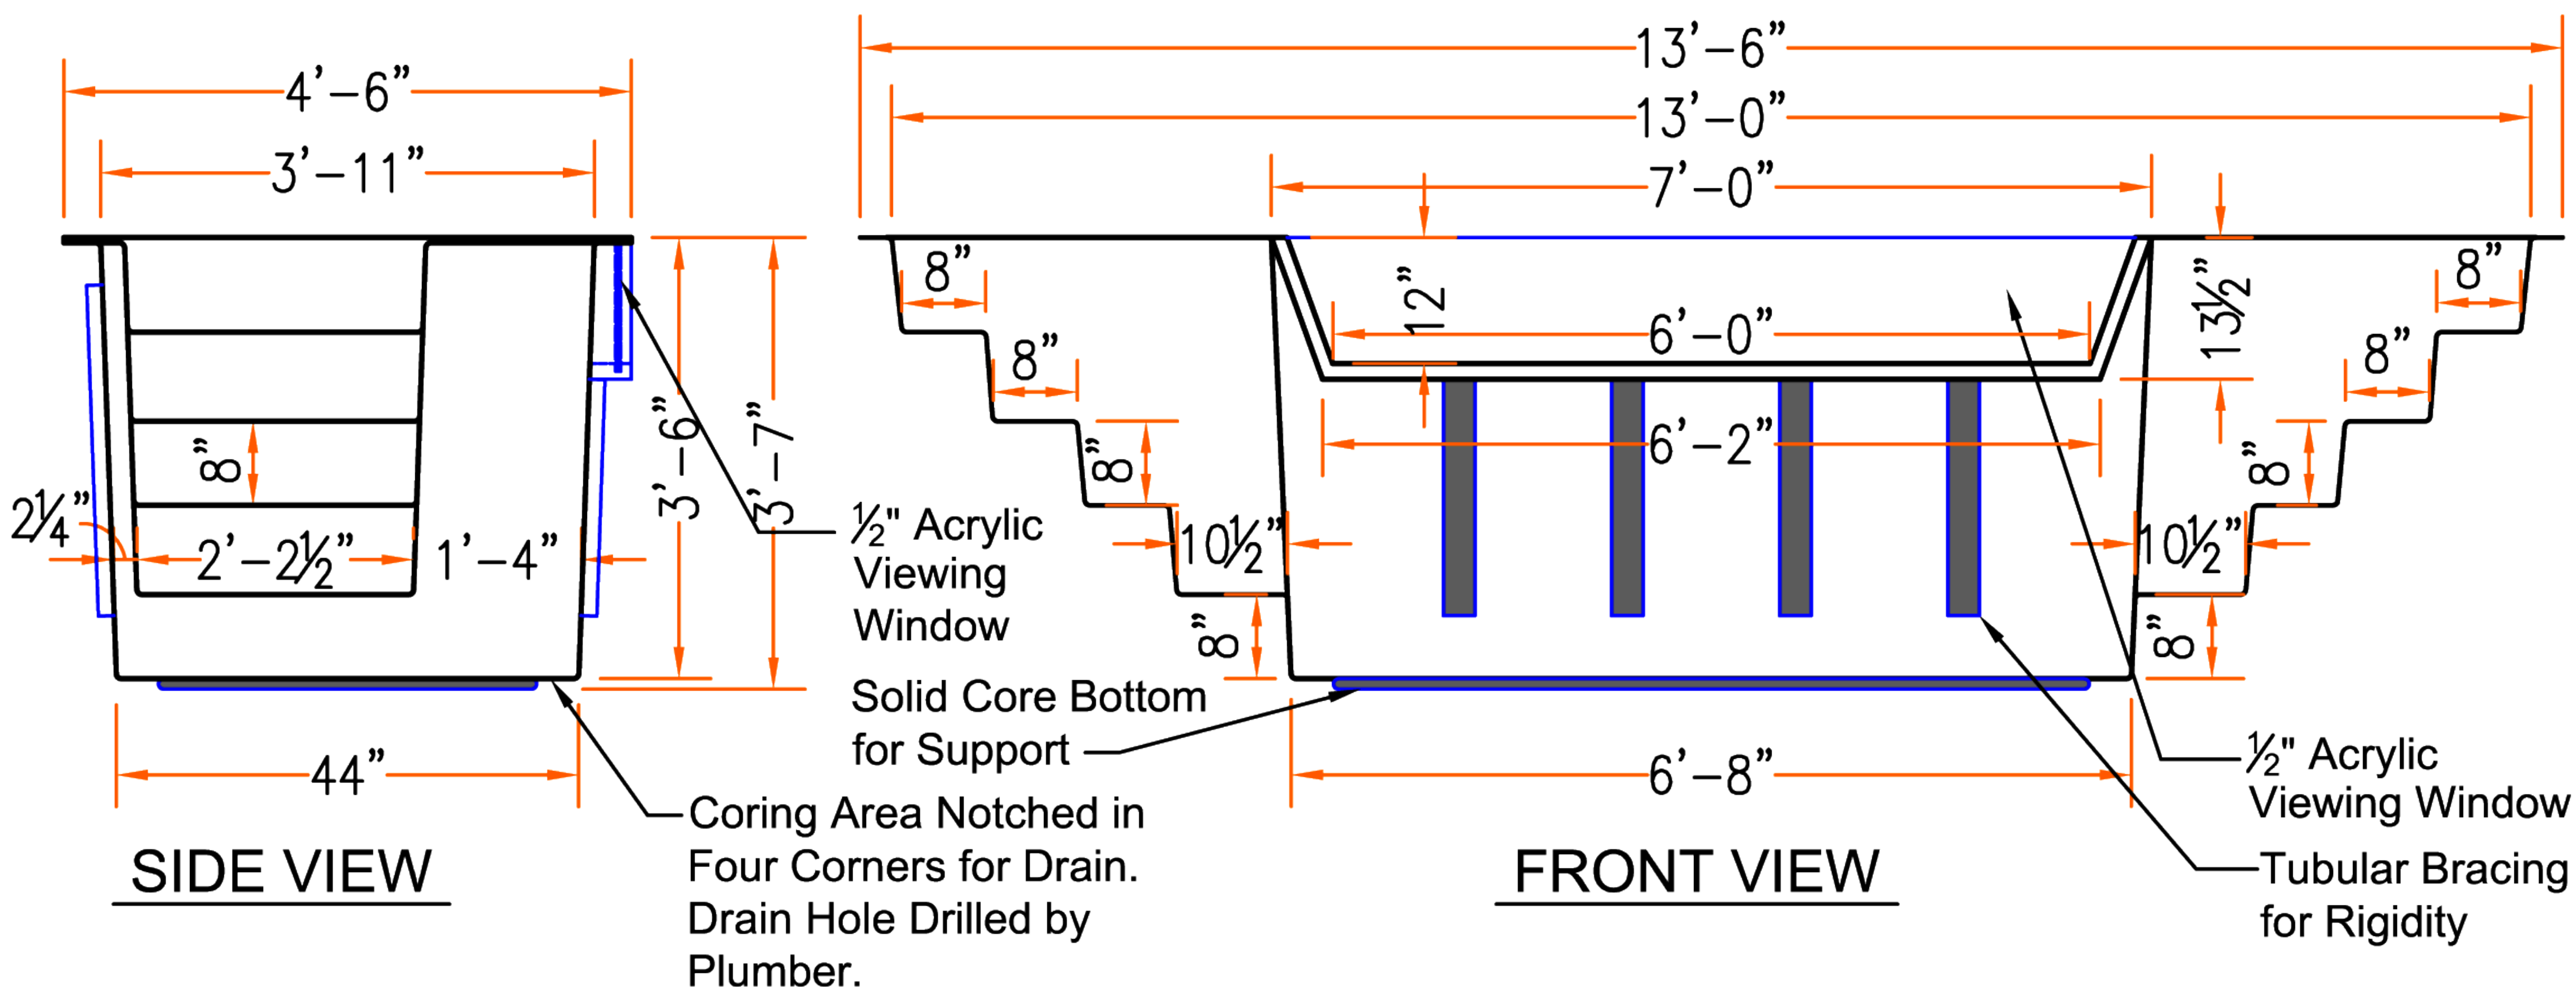

Baptistry Info.

Width: 4'-6"
 Length: 13'-6"
 Depth: 3'-6" Inside
 Water Capacity: 750 gal.
 Unit Weight: 320 lb. Dry
 Recommended Heater:
 PBH 10 kw / EZ Fill
 Little Giant 11kw / 3000 Auto
 Available In Blue, White or Bone

Window is Optional

Note:

All interior corners are rounded for safety.

Drains can be Located in Either of the Four Corners

Textured surface on steps and bottom for slip resistance