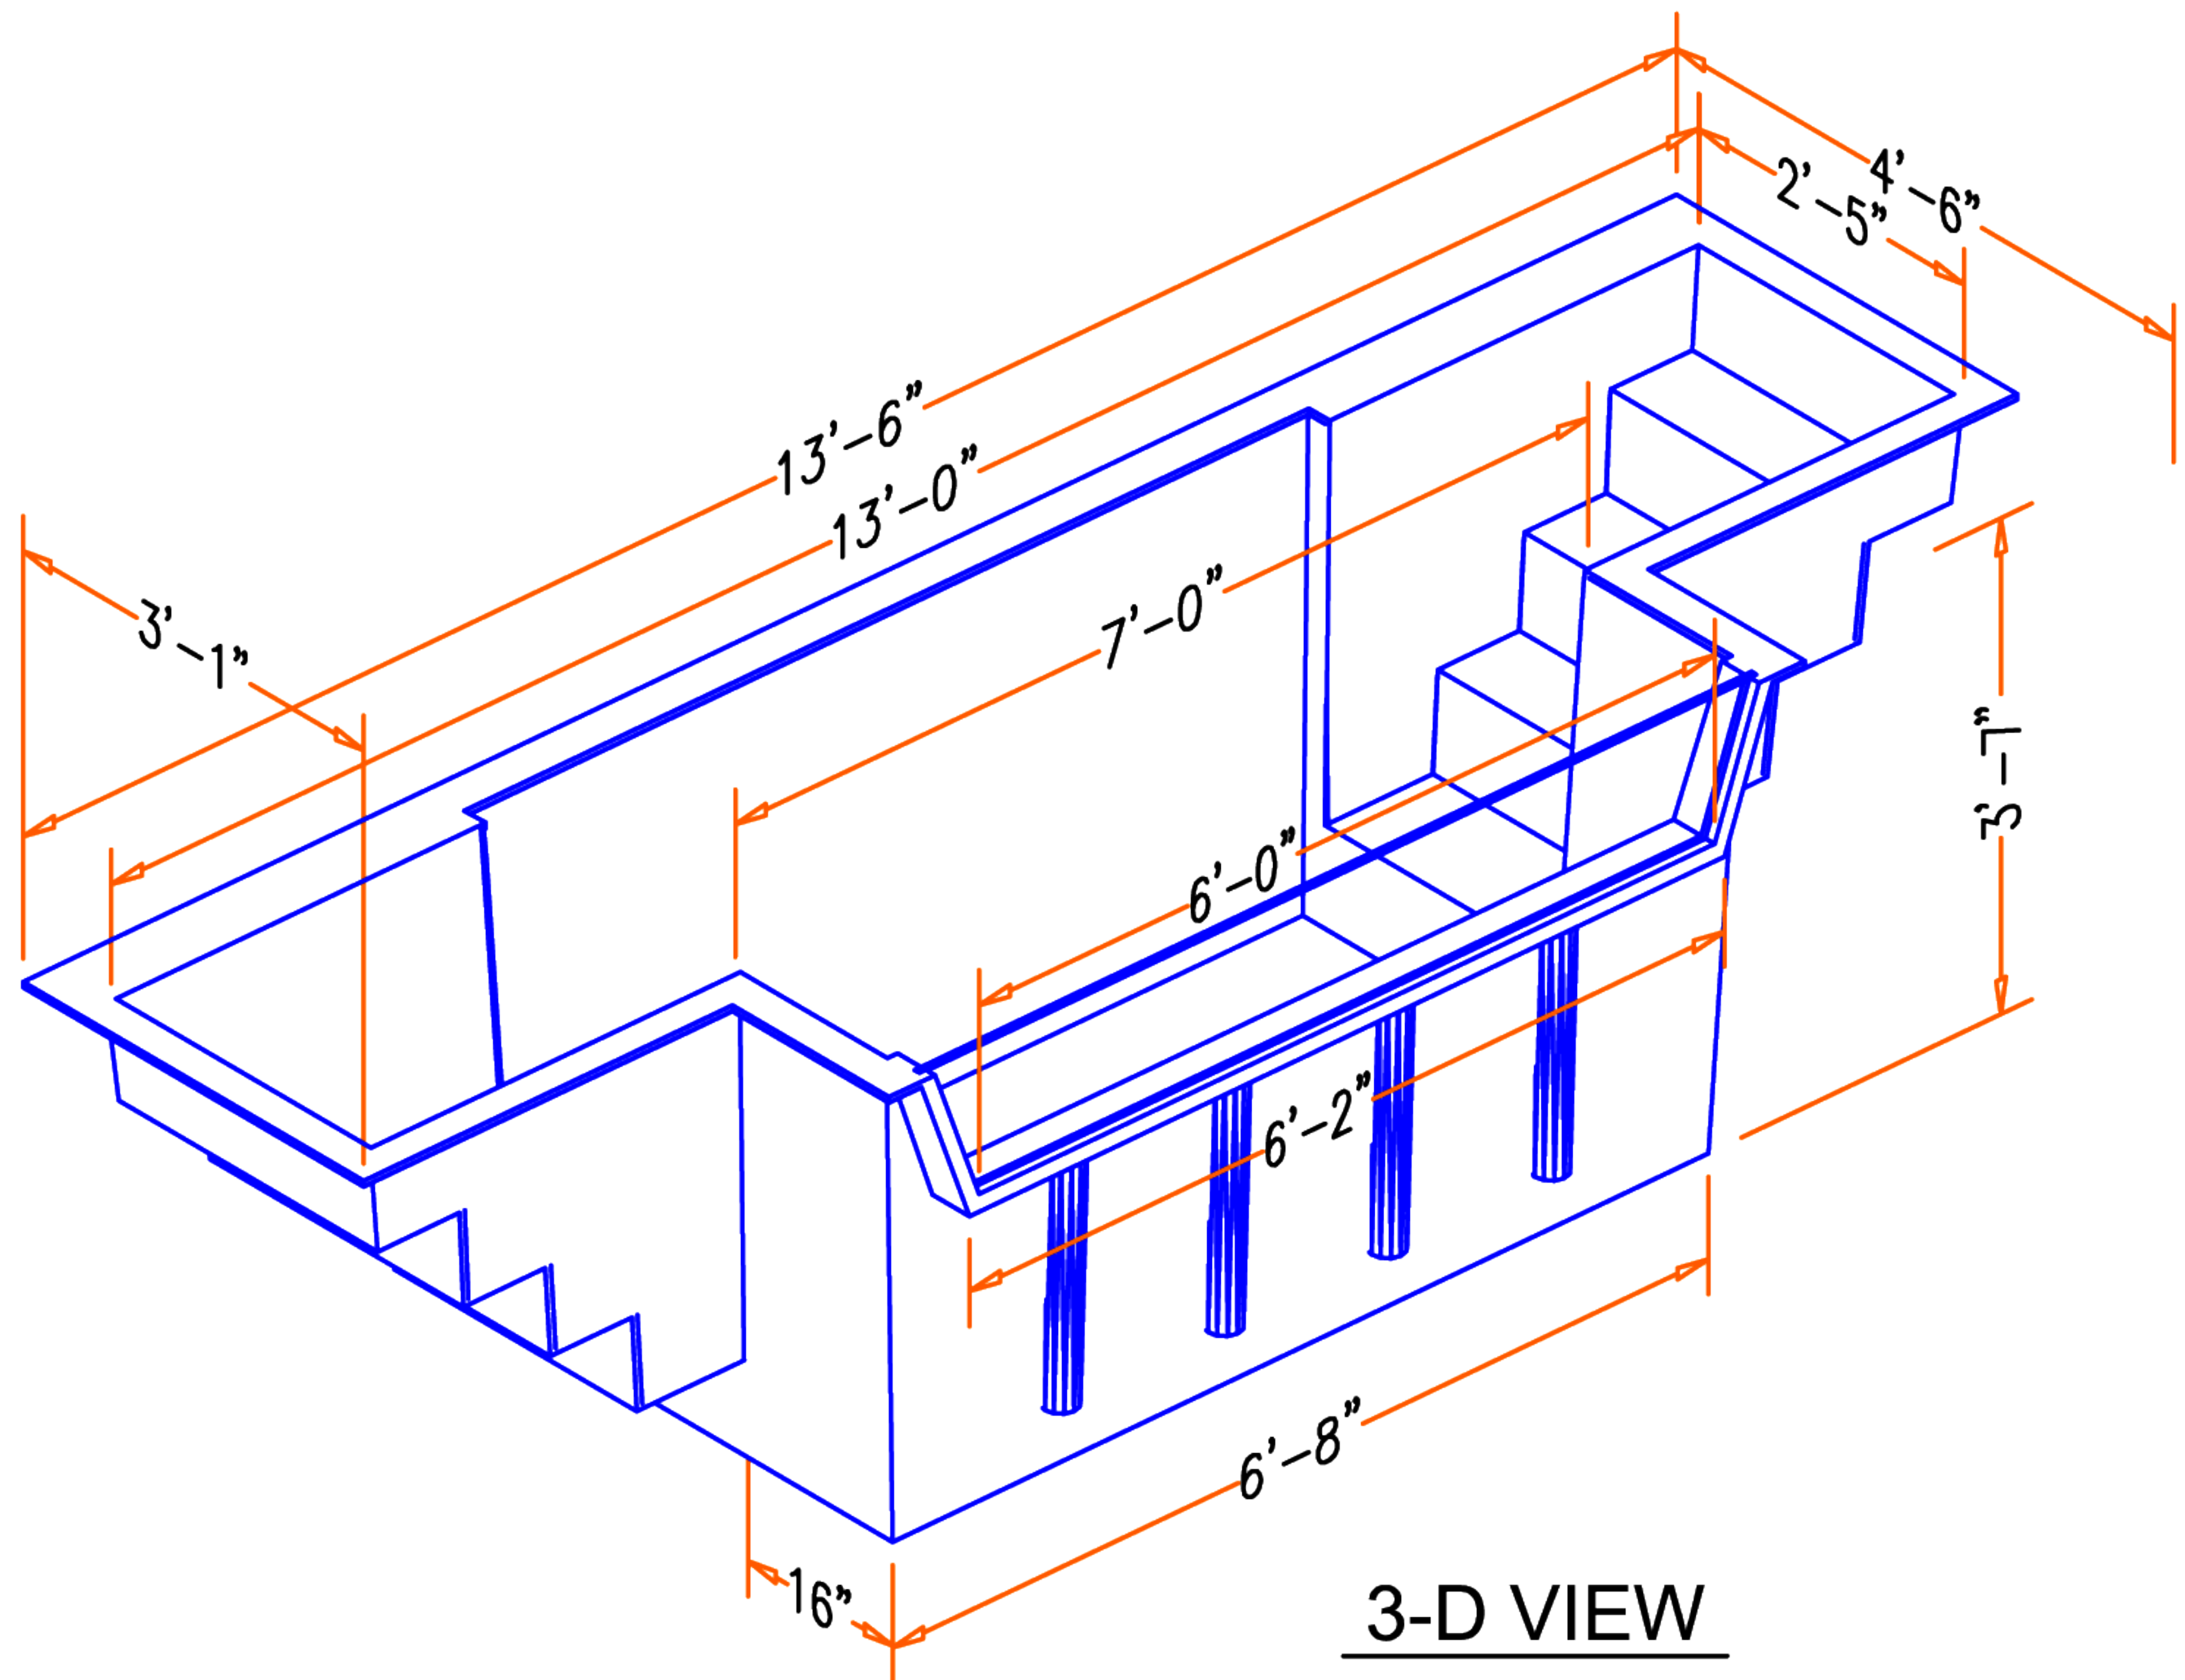

Baptistry Info.

Width: 4'-6"
 Length: 13'-6"
 Depth: 3'-6" Inside
 Water Capacity: 750 gal.
 Unit Weight: 320 lb. Dry
 Recommended Heater:
 PBH 10 kw / EZ Fill
 Little Giant 11kw / 3000 Auto
 Available In Blue, White or Bone

Window is Optional

Note:

All interior corners are rounded for safety.

Drains can be Located in Either of the Four Corners

Textured surface on steps and bottom for slip resistance