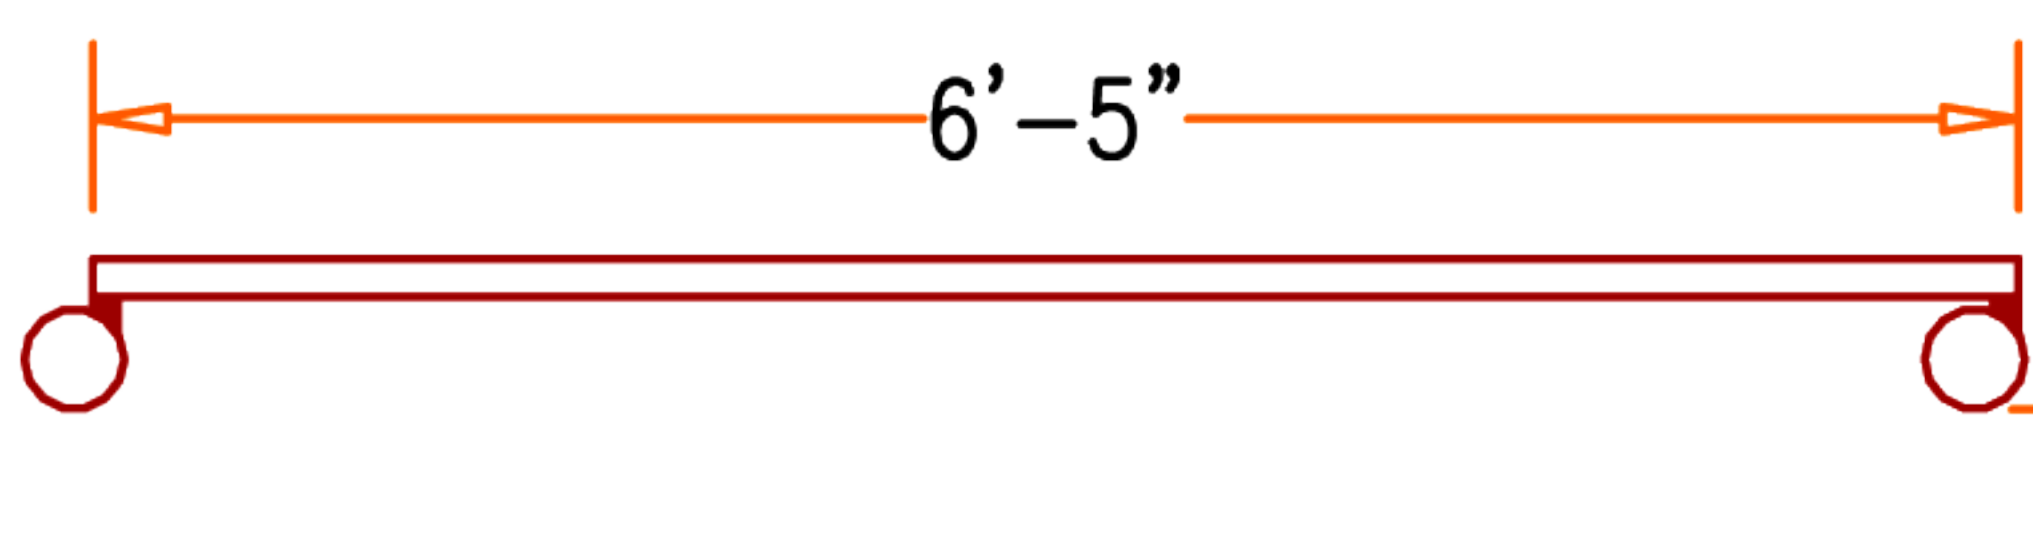

Baptistry Info.

Width: 32"
 Length: 6'-3"
 Depth: 36" inside
 Water Capacity: 100 gal.
 Recommended Heater:
 BPH10 - 110 volt.

Items included with Cabinet:

- Lid
- Cross
- Steps
- Drain

Available in Birch or Oak

Optional Finish:

2 coats of Min Wax stain
 2 coats of clear polyurethane

6P Portable "Frame only"

Completely Self
 Supportive
 Framed Unit

3-D VIEWS

Frame omitted to show
 interior Dimensions

Our Portable baptistry can be purchased with a self supporting Frame only or with a versatile Cabinet that can be used as a Communion table or Pulpit.

Optional Accessories

Lectern

Optional Communion Front

This Do In Remembrance of Me

Wheel Kit

Fiberglass Steps - Color same as Interior of Baptistry

6P Portable w/ Cabinet and Options

3-D FRONT VIEW

Baptistry in Cabinet

3-D REAR VIEW

Note:

All interior corners are rounded for safety.