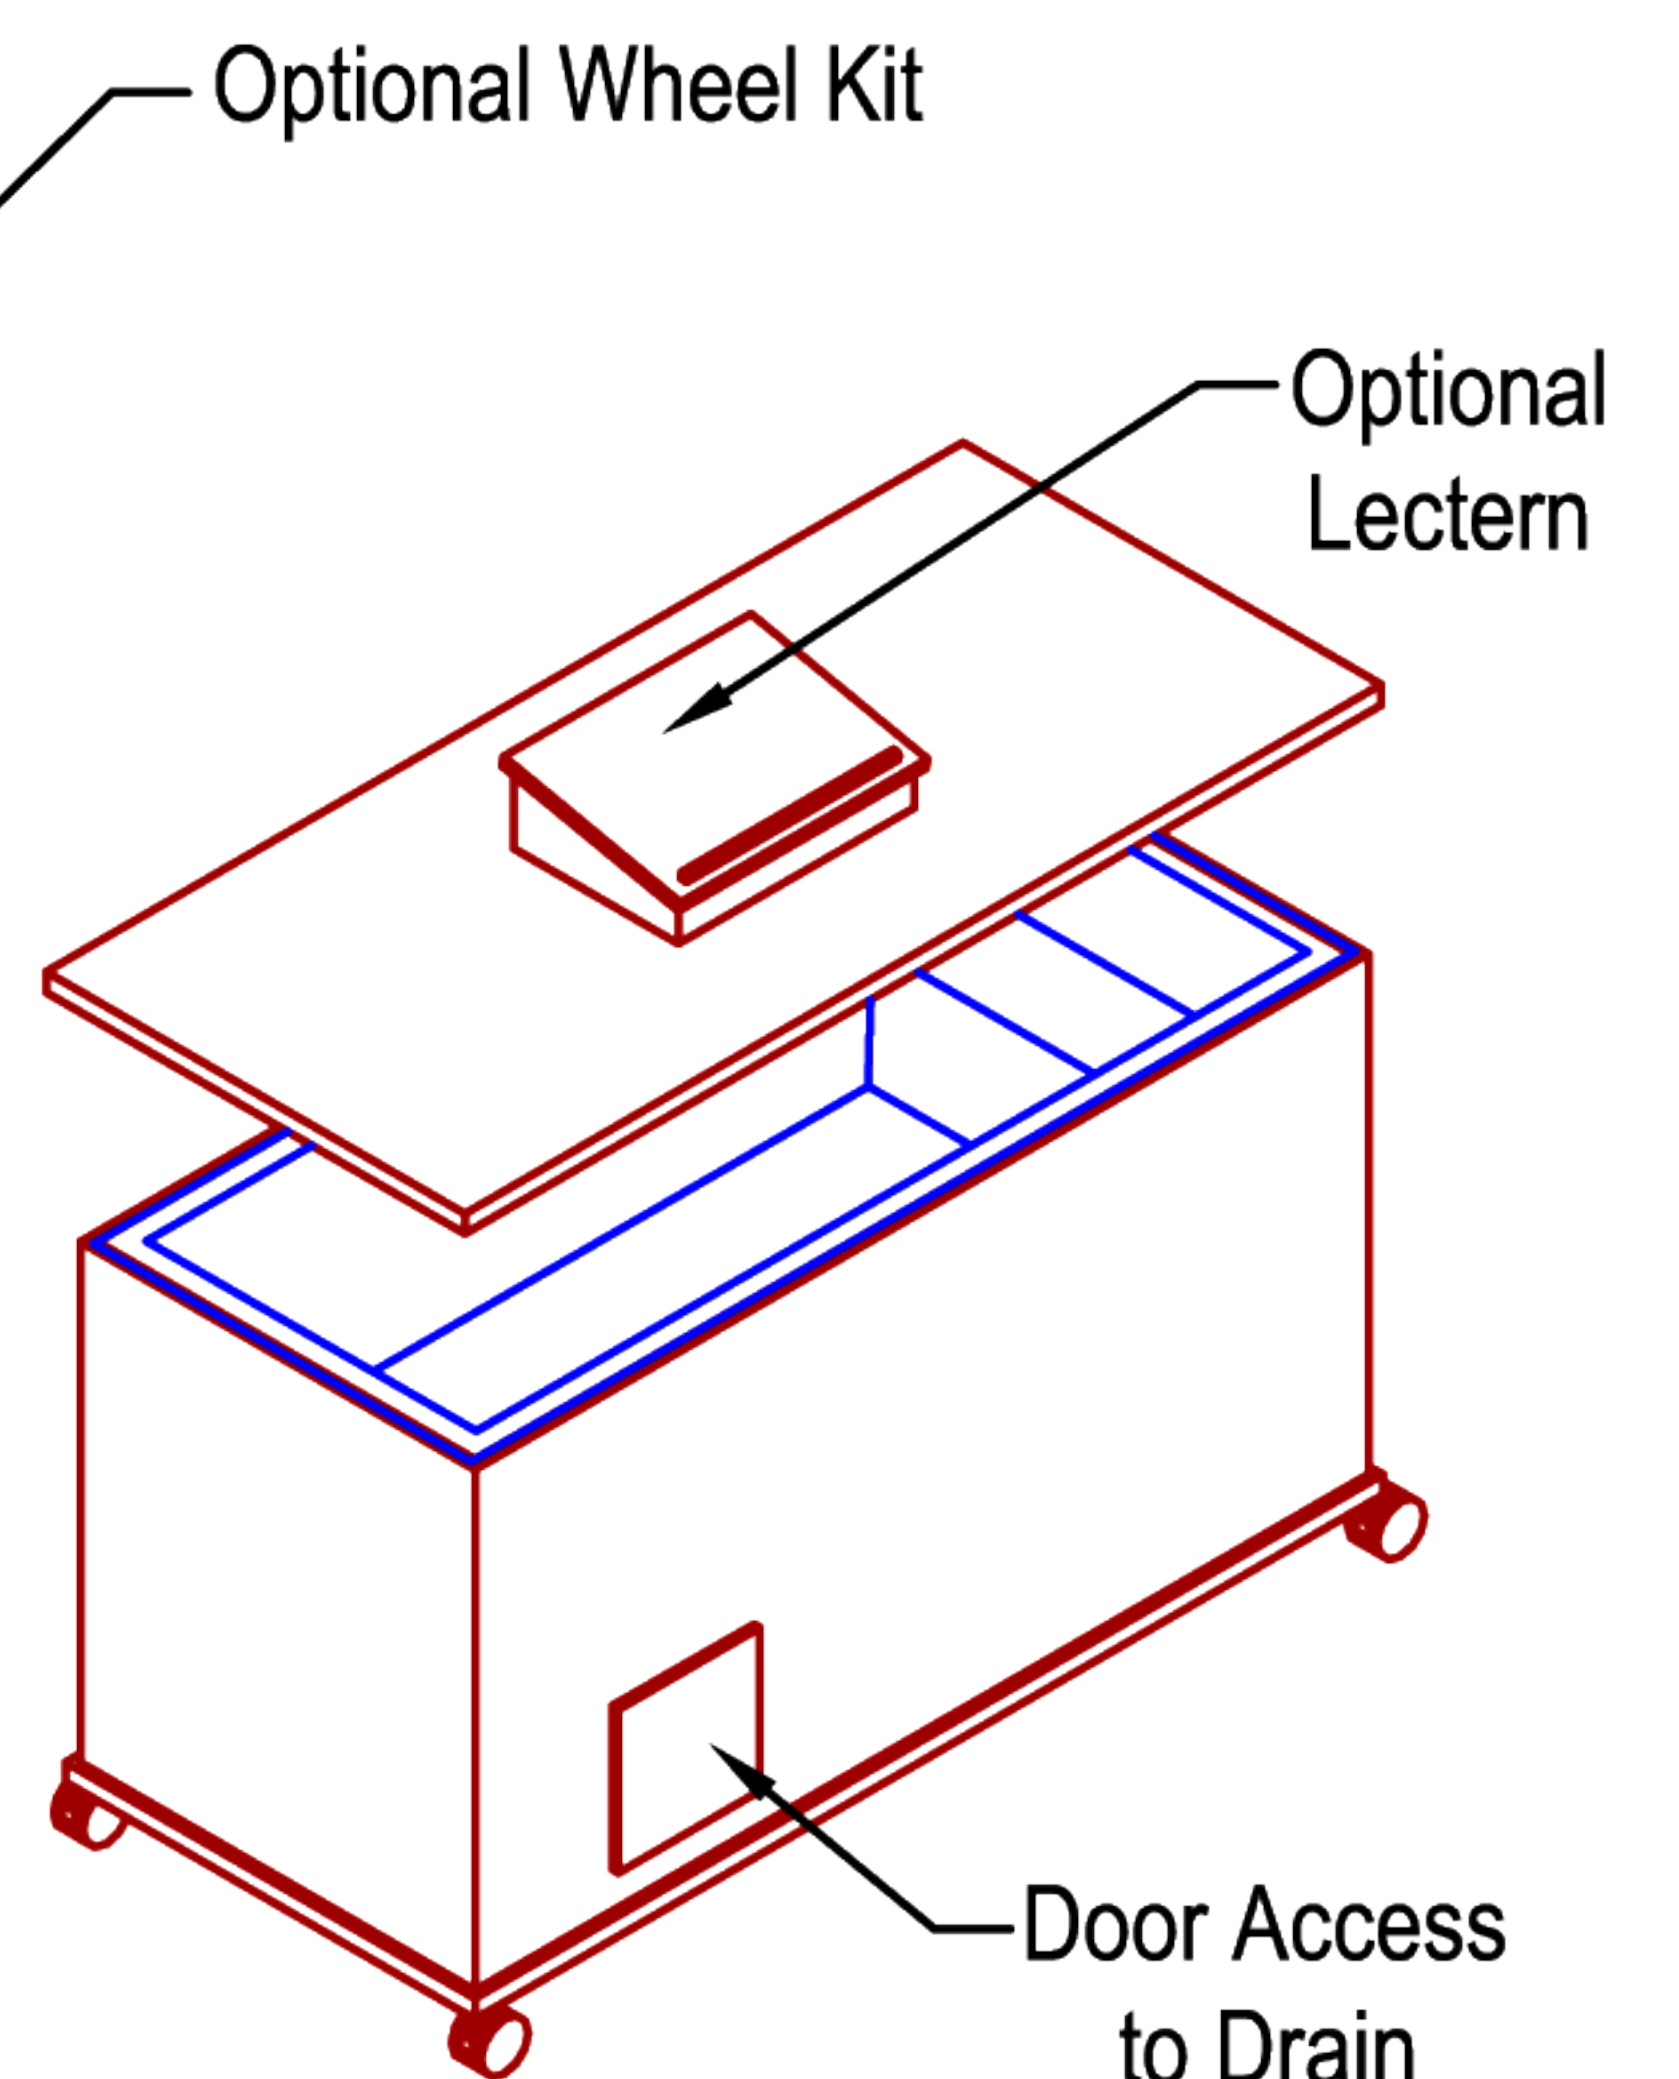

Baptistry Info.

Width: 32"
 Length: 6'-3"
 Depth: 36" inside
 Water Capacity: 100 gal.
 Recommended Heater:
 BPH10 - 110 volt.

Items included with Cabinet:

- Lid
- Cross
- Steps
- Drain

Available in Birch or Oak

Optional Finish:

2 coats of Min Wax stain
 2 coats of clear polyurethane

6P Portable "Frame only"

Completely Self
 Supportive
 Framed Unit

3-D VIEWS

Frame omitted to show
 interior Dimensions

Our Portable baptistry can be purchased with a self supporting Frame only or with a versatile Cabinet that can be used as a Communion table or Pulpit.

Optional Accessories

Lectern

Optional Communion Front

This Do In Remembrance of Me

Wheel Kit

Fiberglass Steps - Color same as Interior of Baptistry

6P Portable w/ Cabinet and Options

3-D FRONT VIEW

Baptistry in Cabinet

3-D REAR VIEW

Note:

All interior corners are rounded for safety.