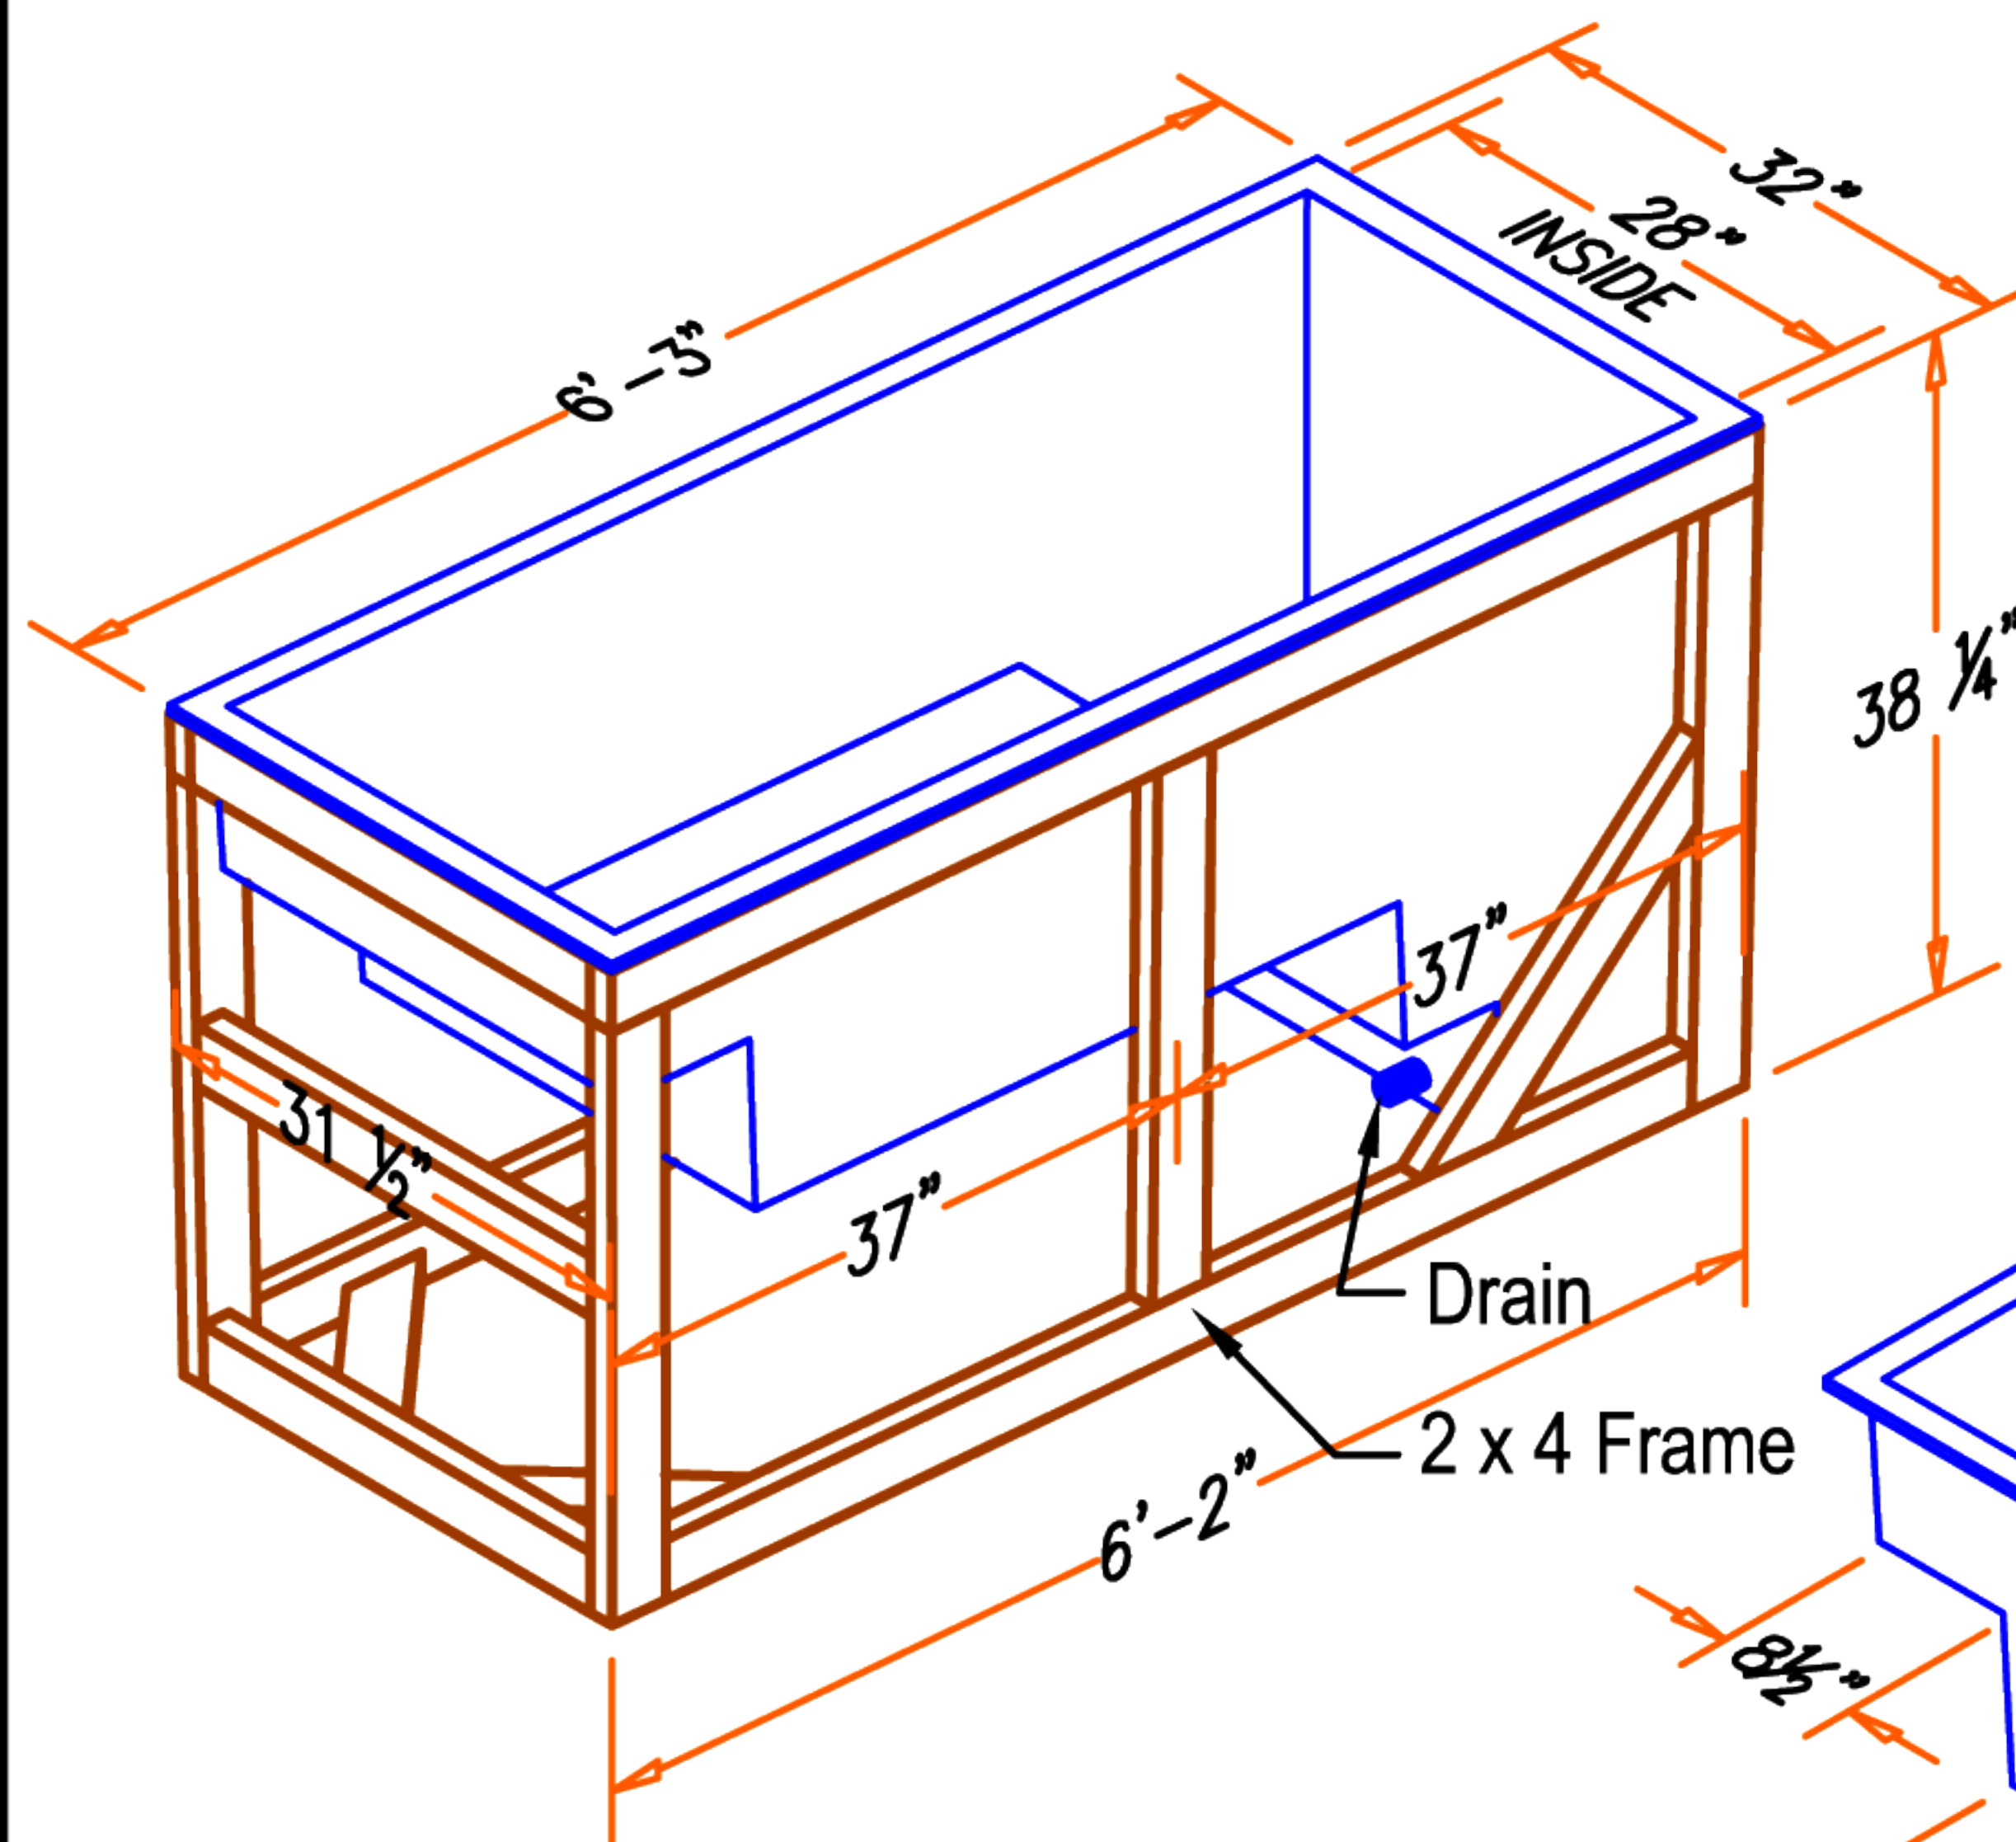

Baptistry Info.

Width: 32"
 Length: 6'-3"
 Depth: 36" inside
 Water Capacity: 100 gal.
 Recommended Heater:
 BPH10 - 110 volt.

Items included with Cabinet:

- Lid
- Cross
- Steps
- Drain

Available in Birch or Oak

Optional Finish:

2 coats of Min Wax stain
 2 coats of clear polyurethane

6P Portable "Frame only"

Completely Self
 Supportive
 Framed Unit

3-D VIEWS

Frame omitted to show
 interior Dimensions

Our Portable baptistry can be purchased with a self supporting Frame only or with a versatile Cabinet that can be used as a Communion table or Pulpit.

Baptistry in Cabinet

3-D REAR VIEW

Note:

All interior corners are rounded for safety.