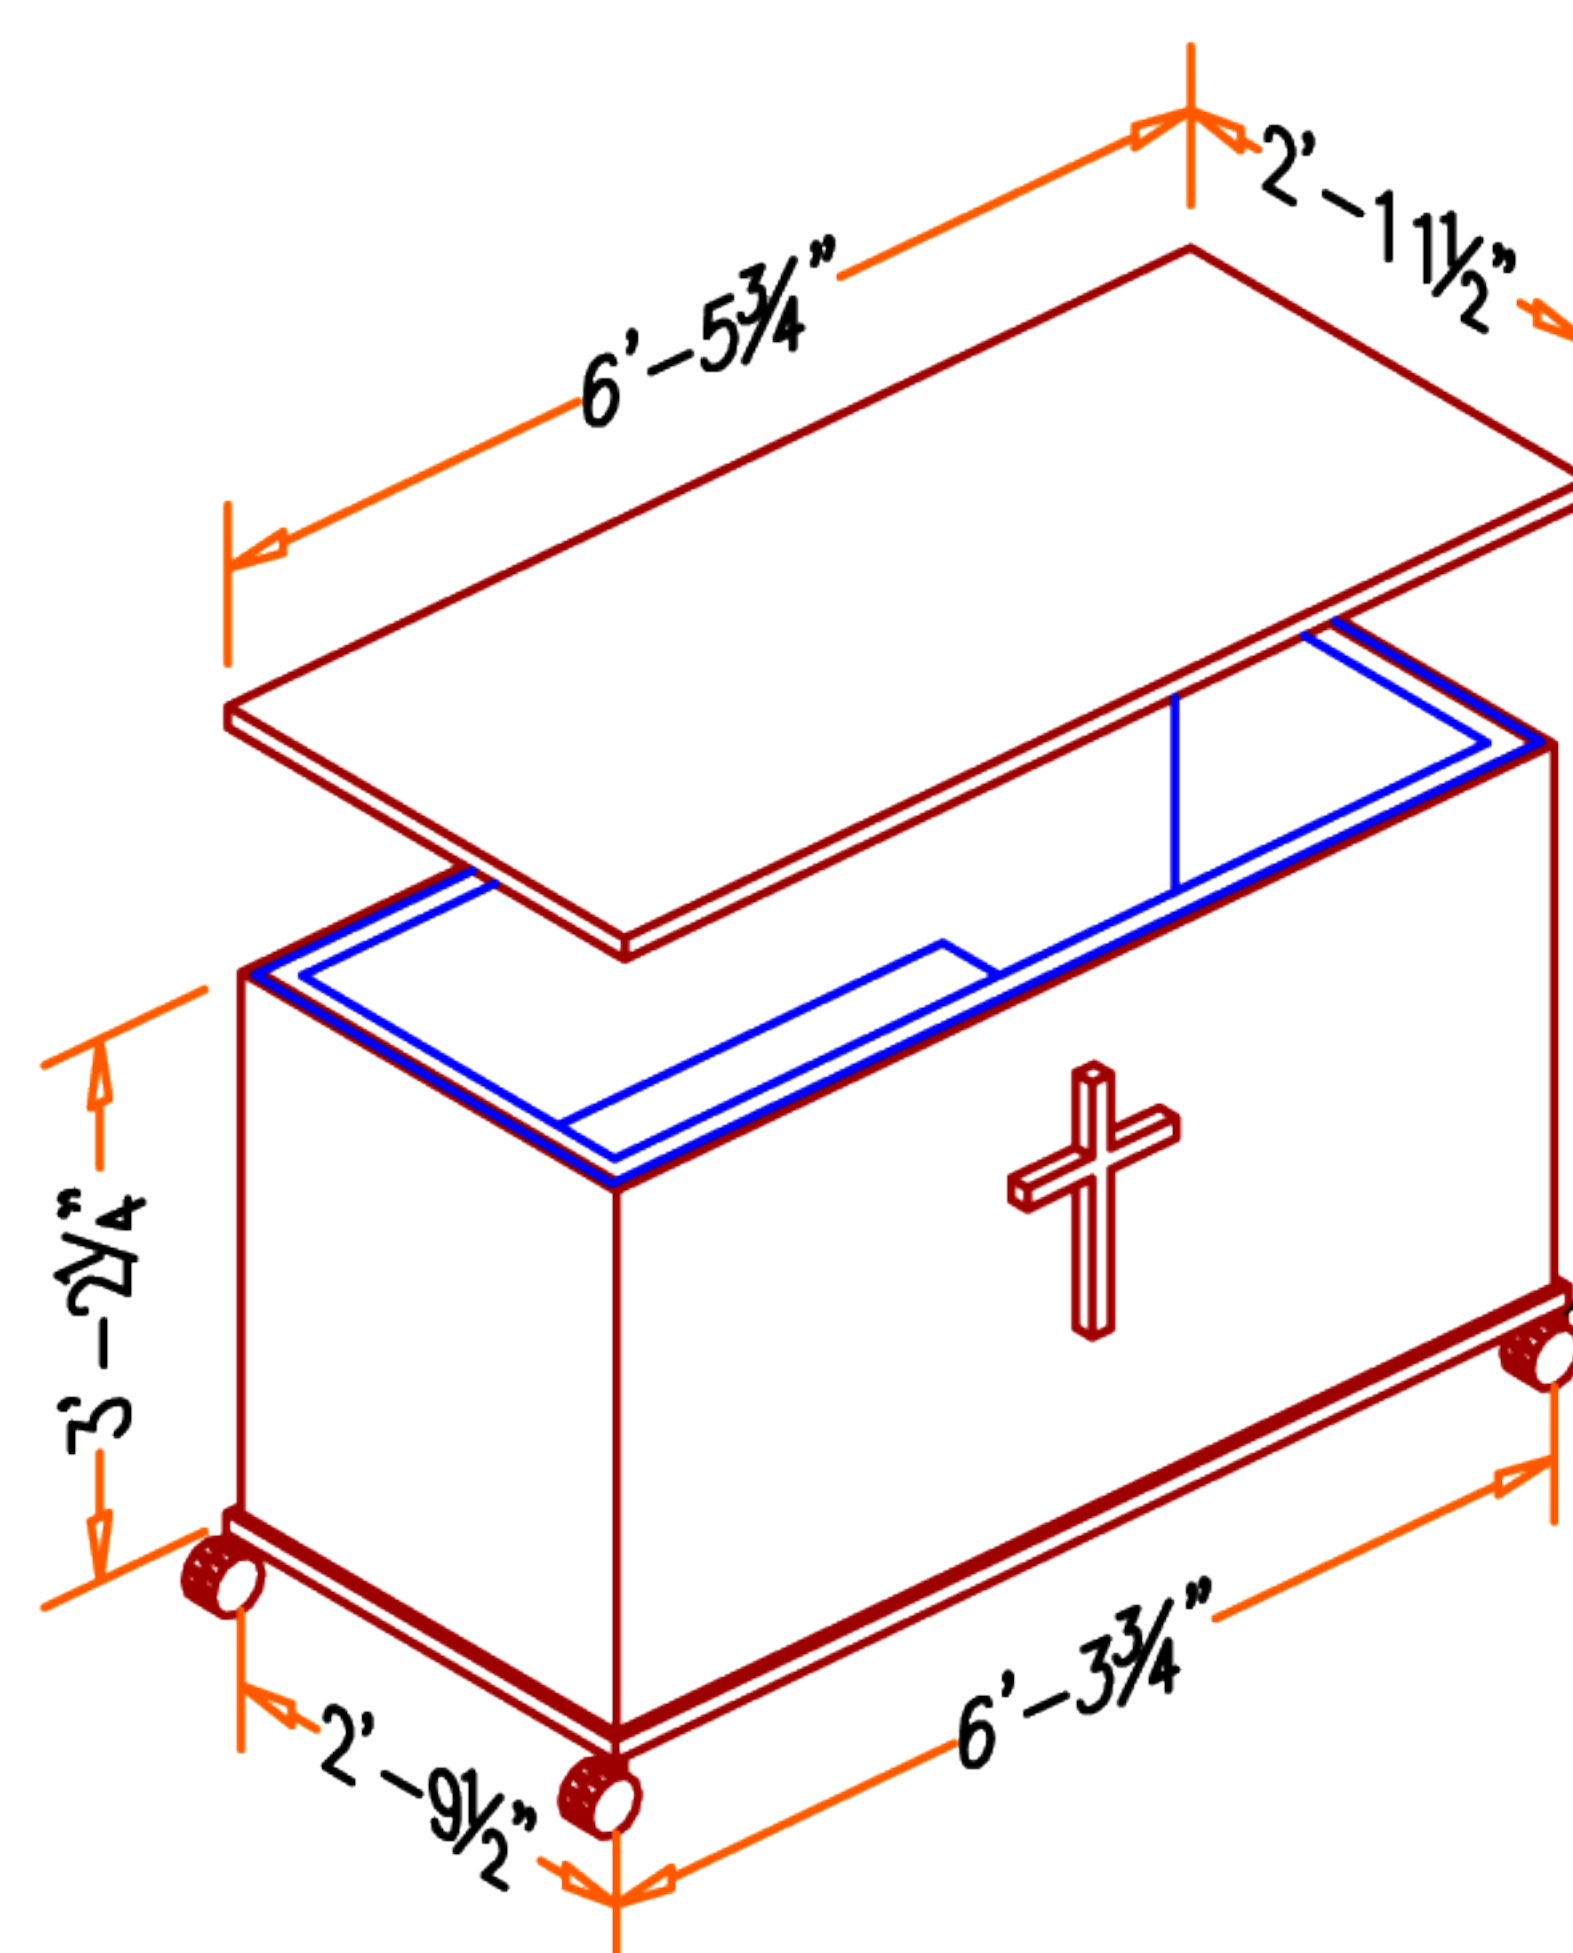

6P Portable w/ Cabinet and Options

3-D FRONT VIEW

Baptistry in Cabinet