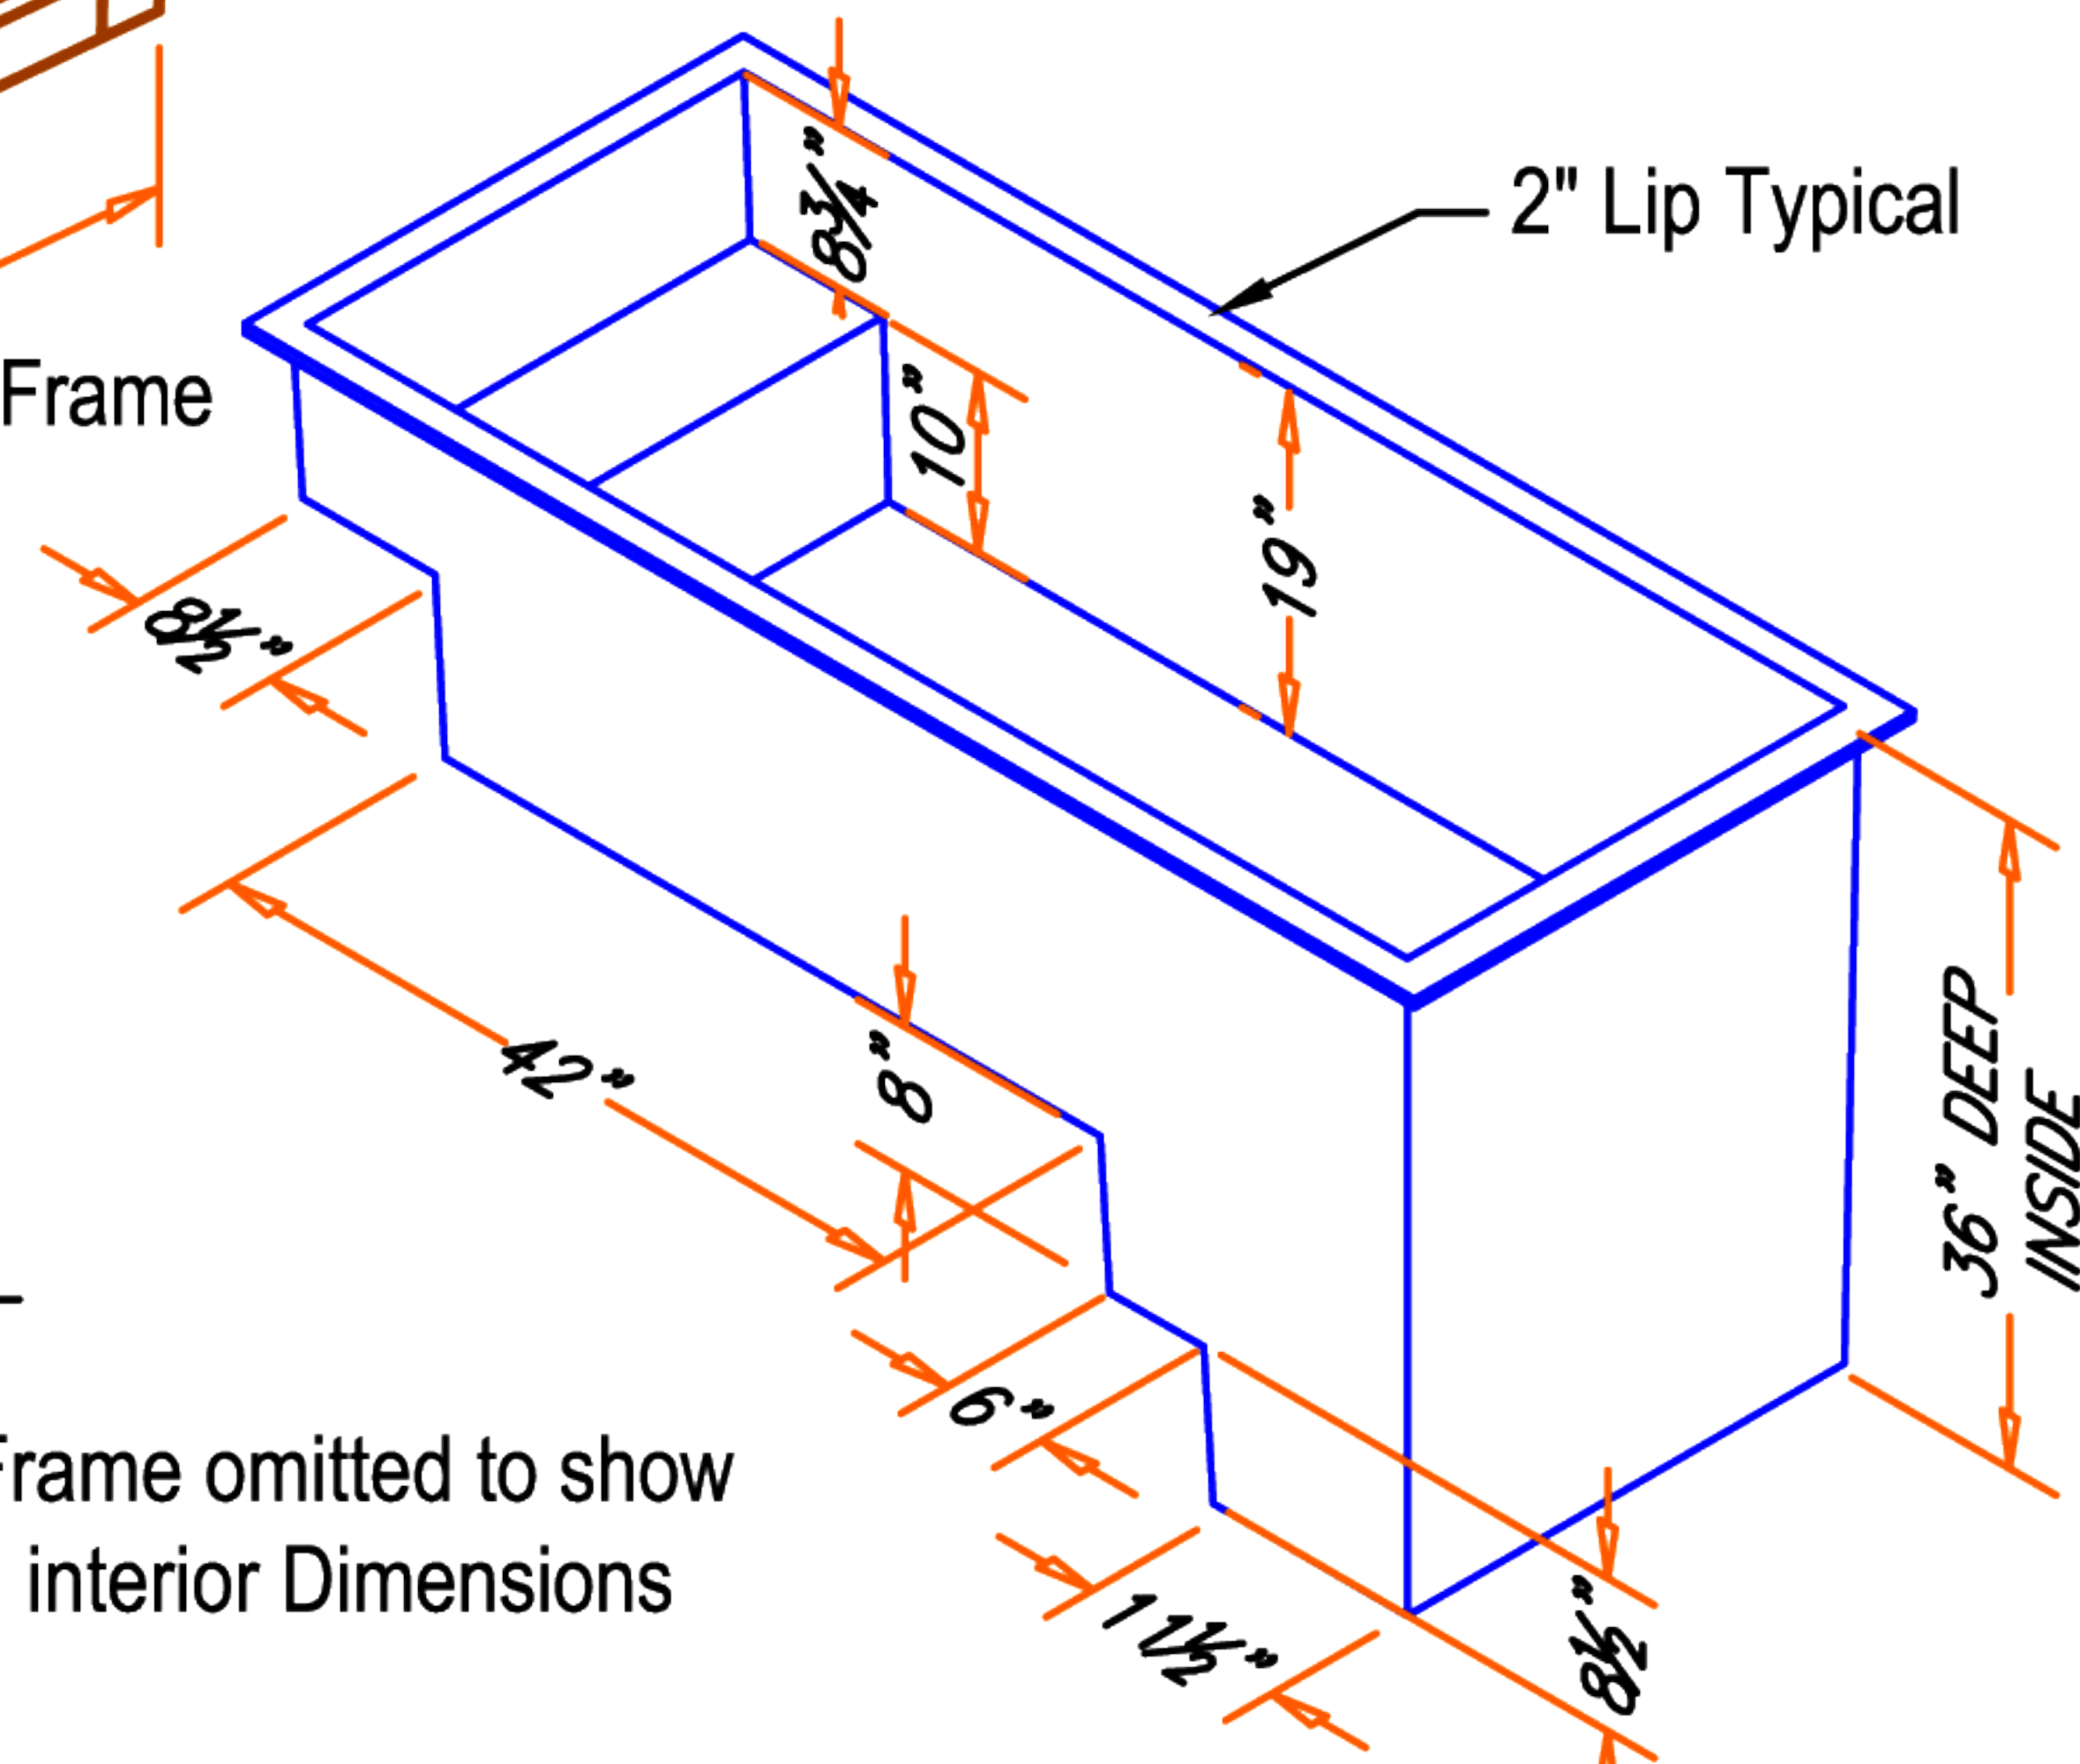

Baptistry Info.

Width: 32"
 Length: 6'-3"
 Depth: 36" inside
 Water Capacity: 100 gal.
 Recommended Heater:
 BPH10 - 110 volt.

Items included with Cabinet:

- Lid
- Cross
- Steps
- Drain

Available in Birch or Oak

Optional Finish:

2 coats of Min Wax stain
 2 coats of clear polyurethane

6P Portable "Frame only"

Completely Self
 Supportive
 Framed Unit

3-D VIEWS

Frame omitted to show
 interior Dimensions

Our Portable baptistry can be purchased with a self supporting Frame only or with a versatile Cabinet that can be used as a Communion table or Pulpit.

Baptistry in Cabinet

3-D REAR VIEW

Note:

All interior corners are rounded for safety.