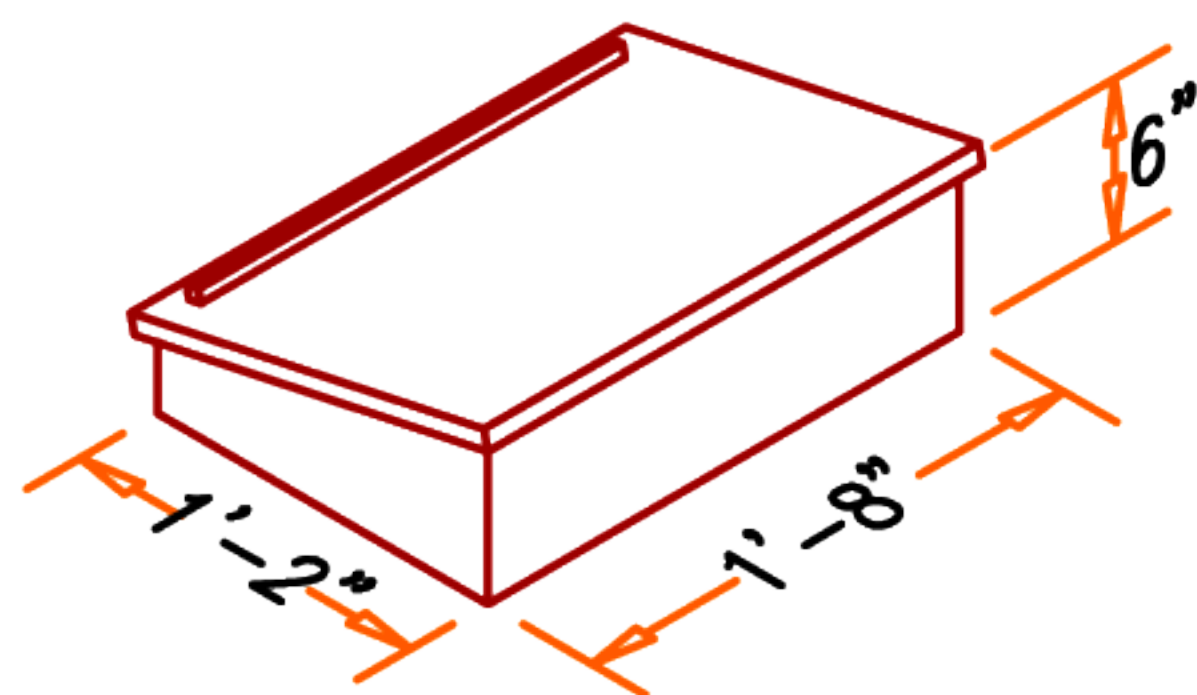

Optional Accessories

Lectern

Optional Communion Front

This Do In Remembrance of Me