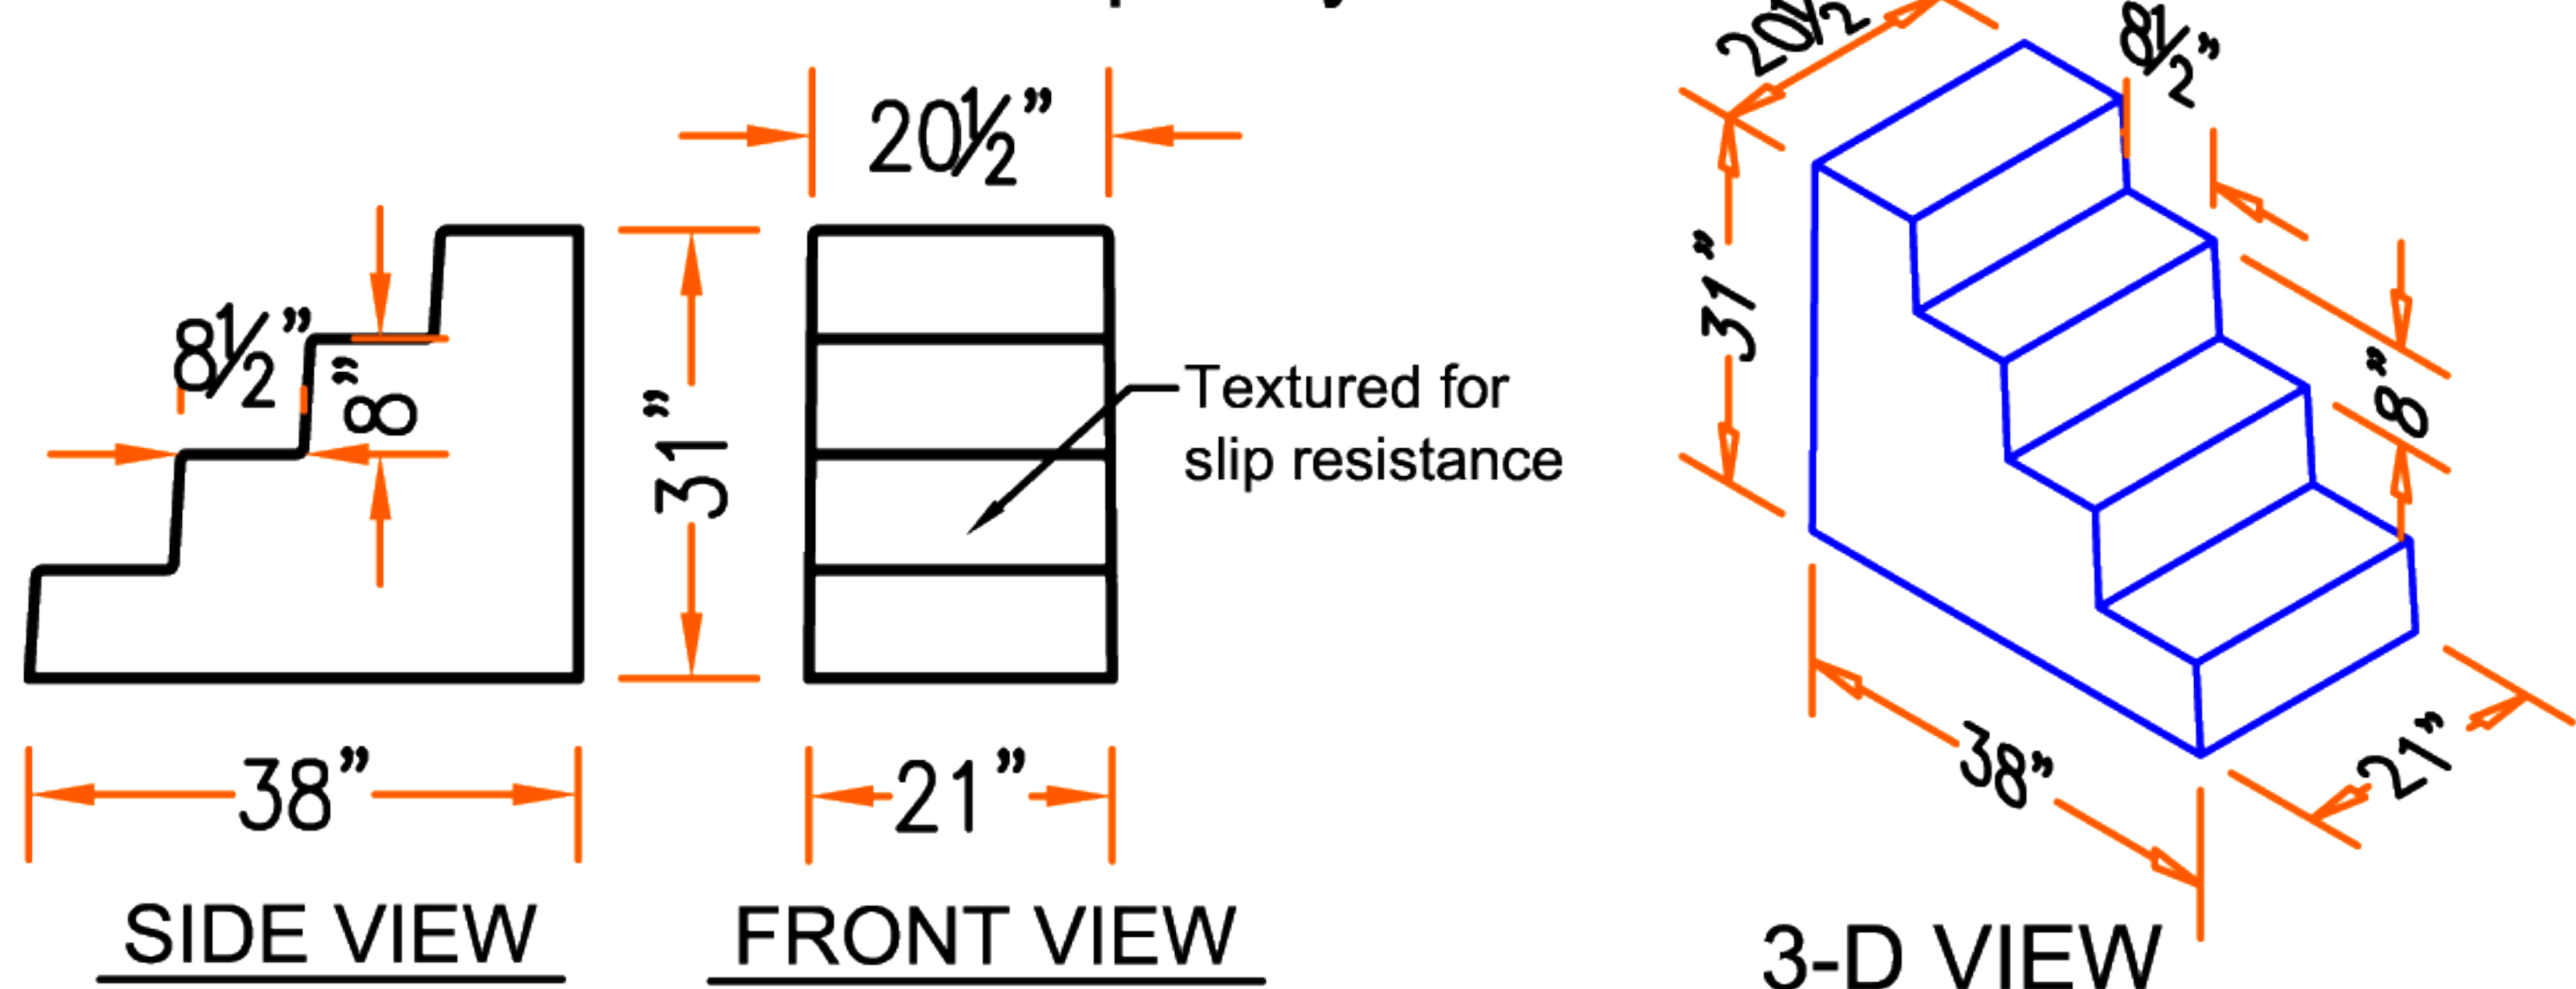

Fiberglass Steps - Color same as Interior of Baptistry