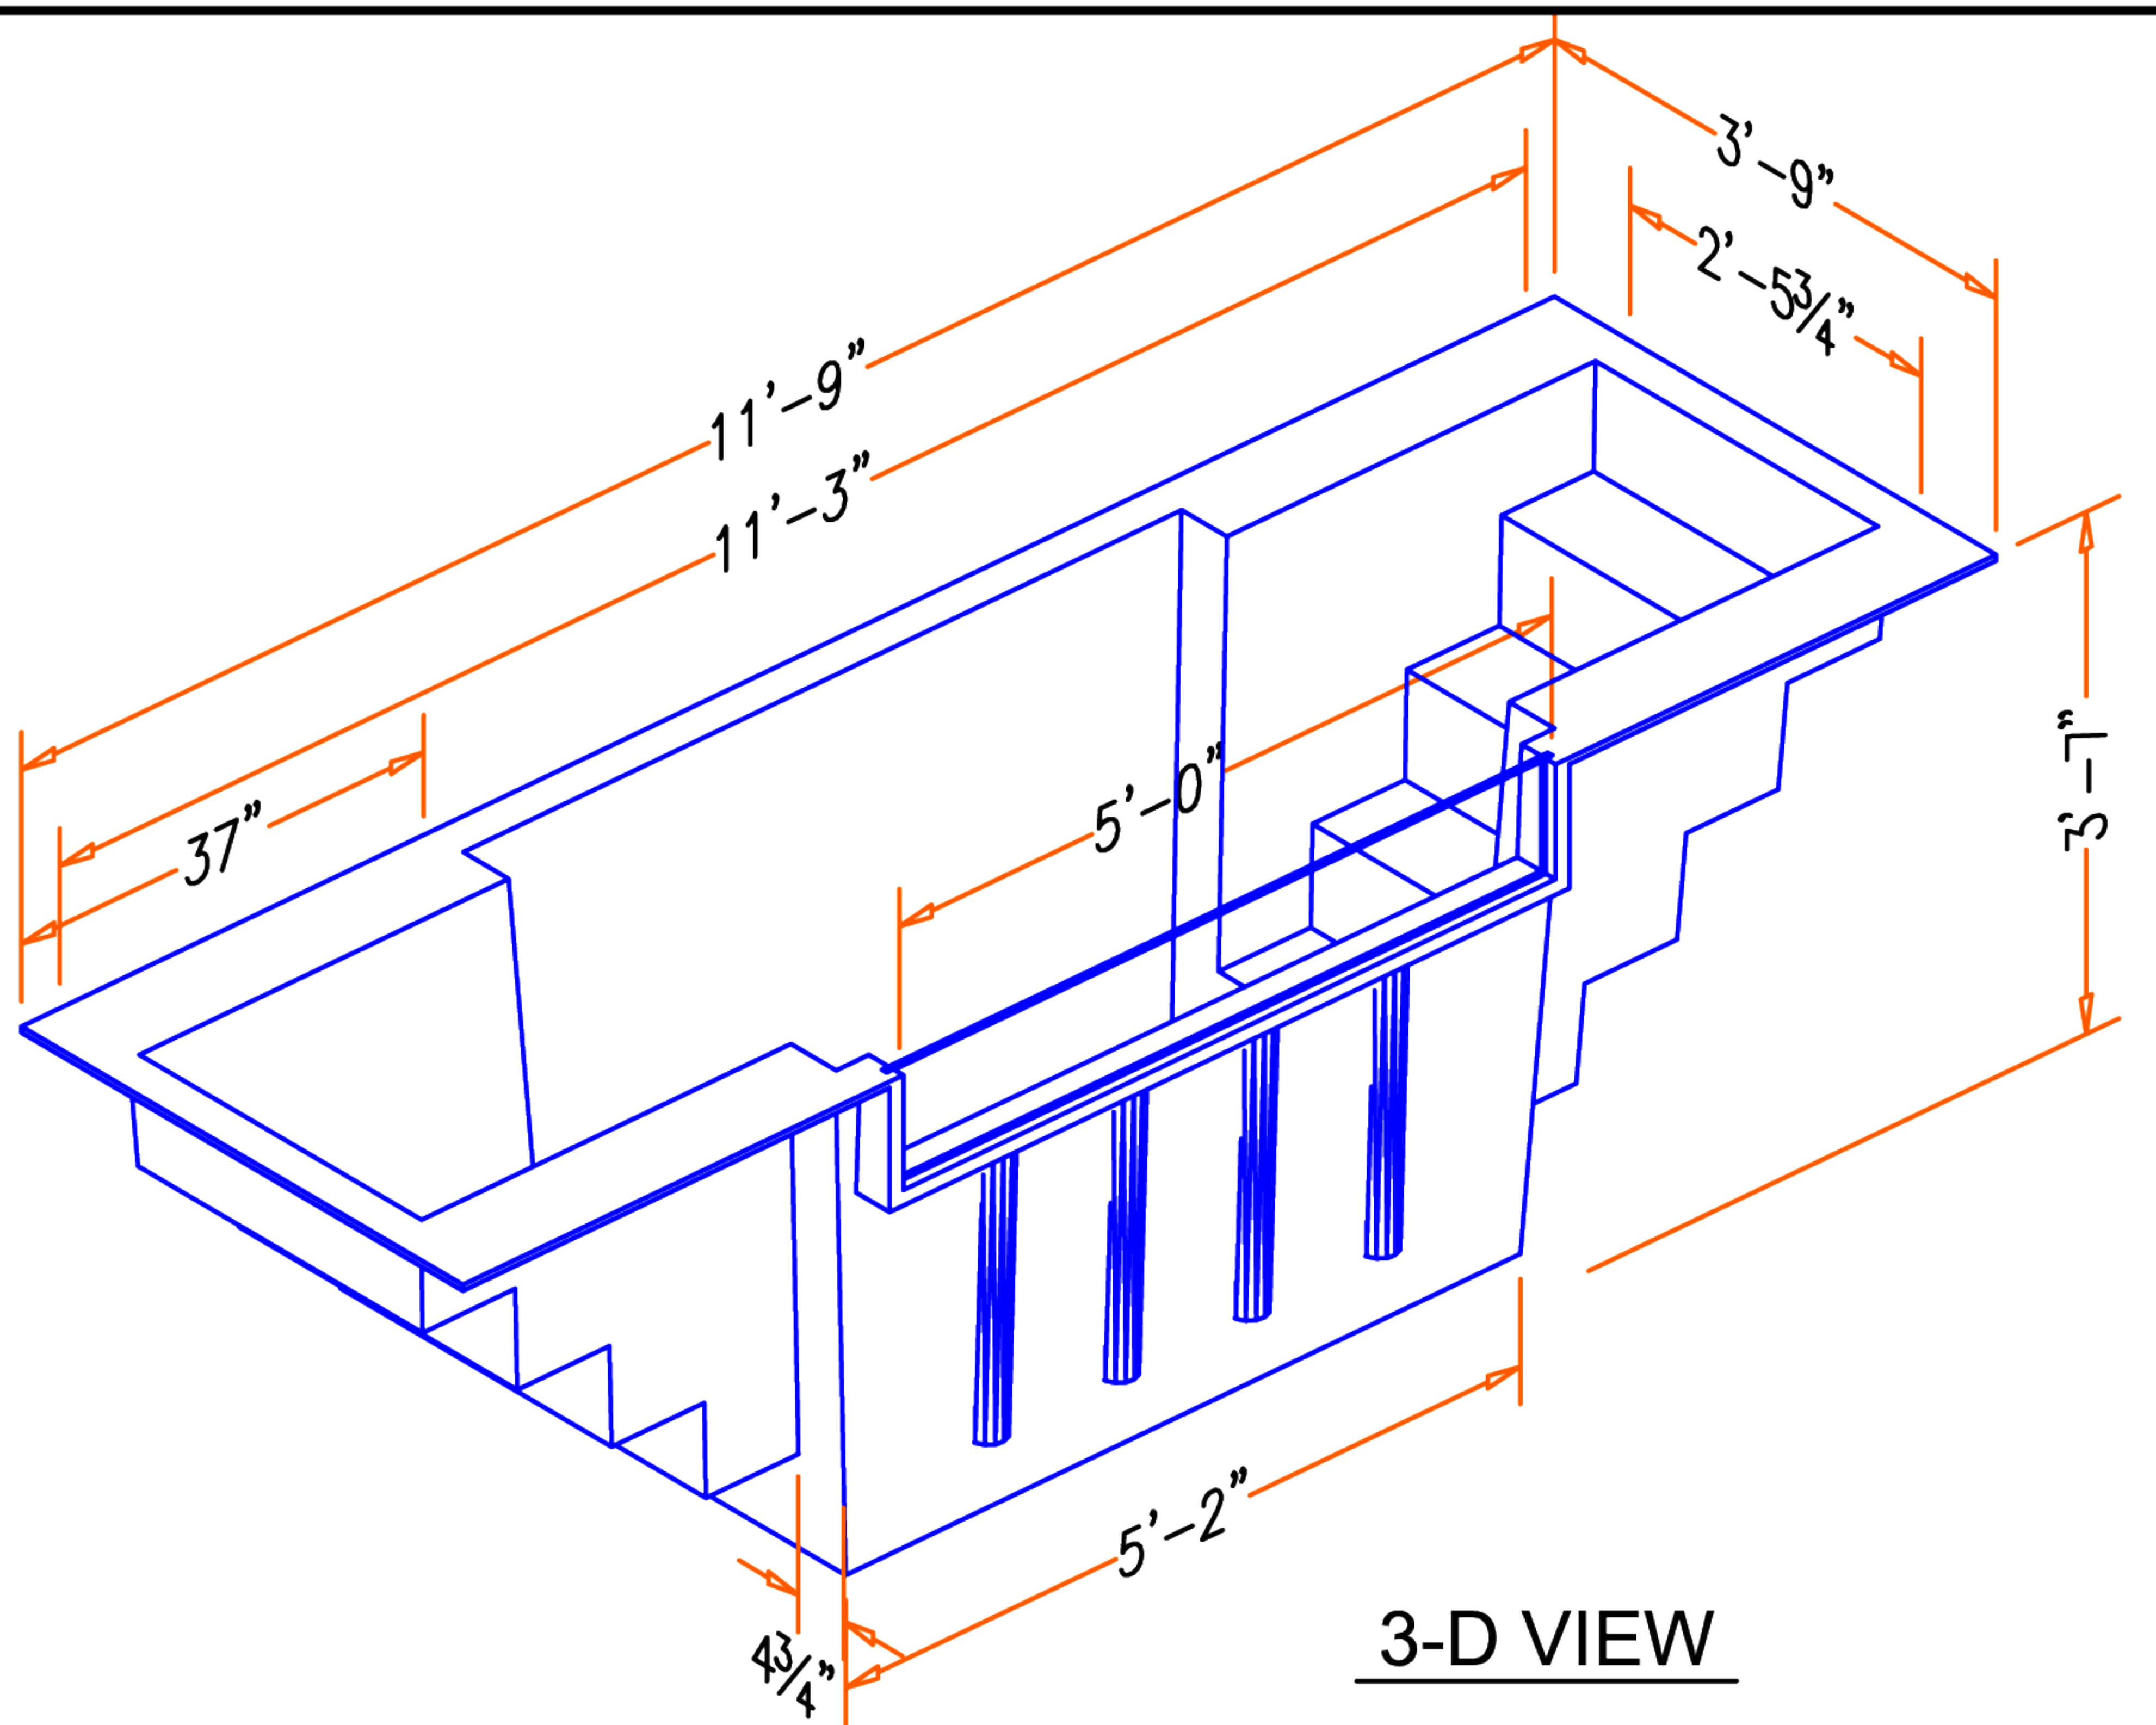

Baptistry Info.

Width: 3'-9"
 Length: 11'-9"
 Depth: 3'-6" Inside
 Water Capacity: 450 gal.
 Unit Weight: 290 lb. Dry
 Recommended Heater:
 PBH 5.5 kw / EZ 750 Fill
 Available In Blue, White or Bone

Window is Optional

Note:

All interior corners are rounded for safety.

Drains can be Located in Either of the Four Corners

Textured surface on steps and bottom for slip resistance

Dimensions may change slightly to accommodate manufacturing.