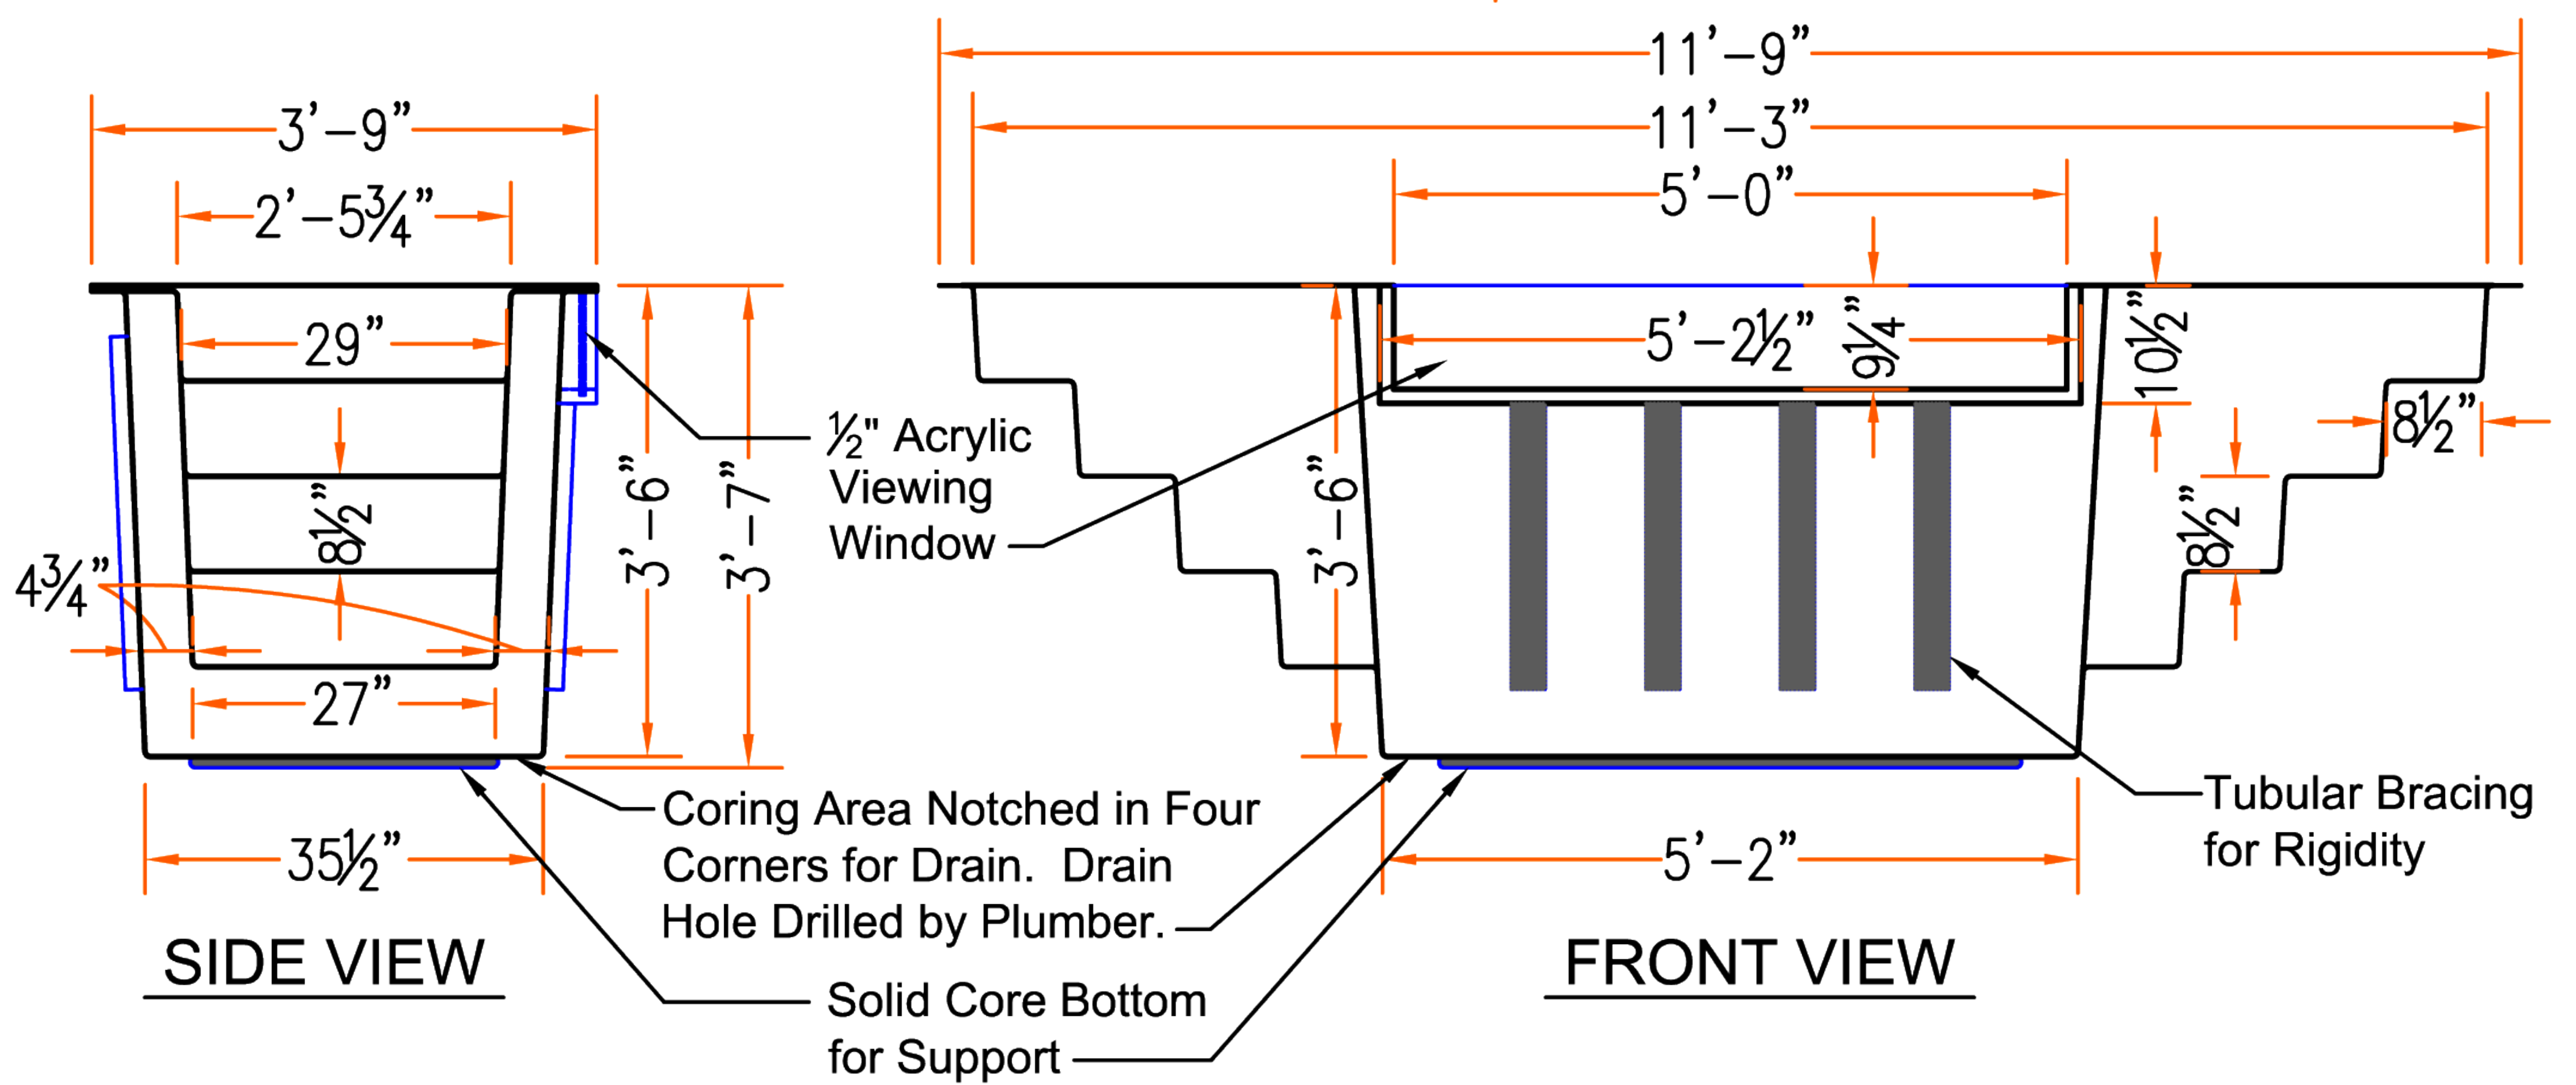

Baptistry Info.

Width: 3'-9"
 Length: 11'-9"
 Depth: 3'-6" Inside
 Water Capacity: 450 gal.
 Unit Weight: 290 lb. Dry
 Recommended Heater:
 PBH 5.5 kw / EZ 750 Fill
 Available In Blue, White or Bone

Window is Optional

Note:

All interior corners are rounded for safety.

Drains can be Located in Either of the Four Corners

Textured surface on steps and bottom for slip resistance

Dimensions may change slightly to accommodate manufacturing.