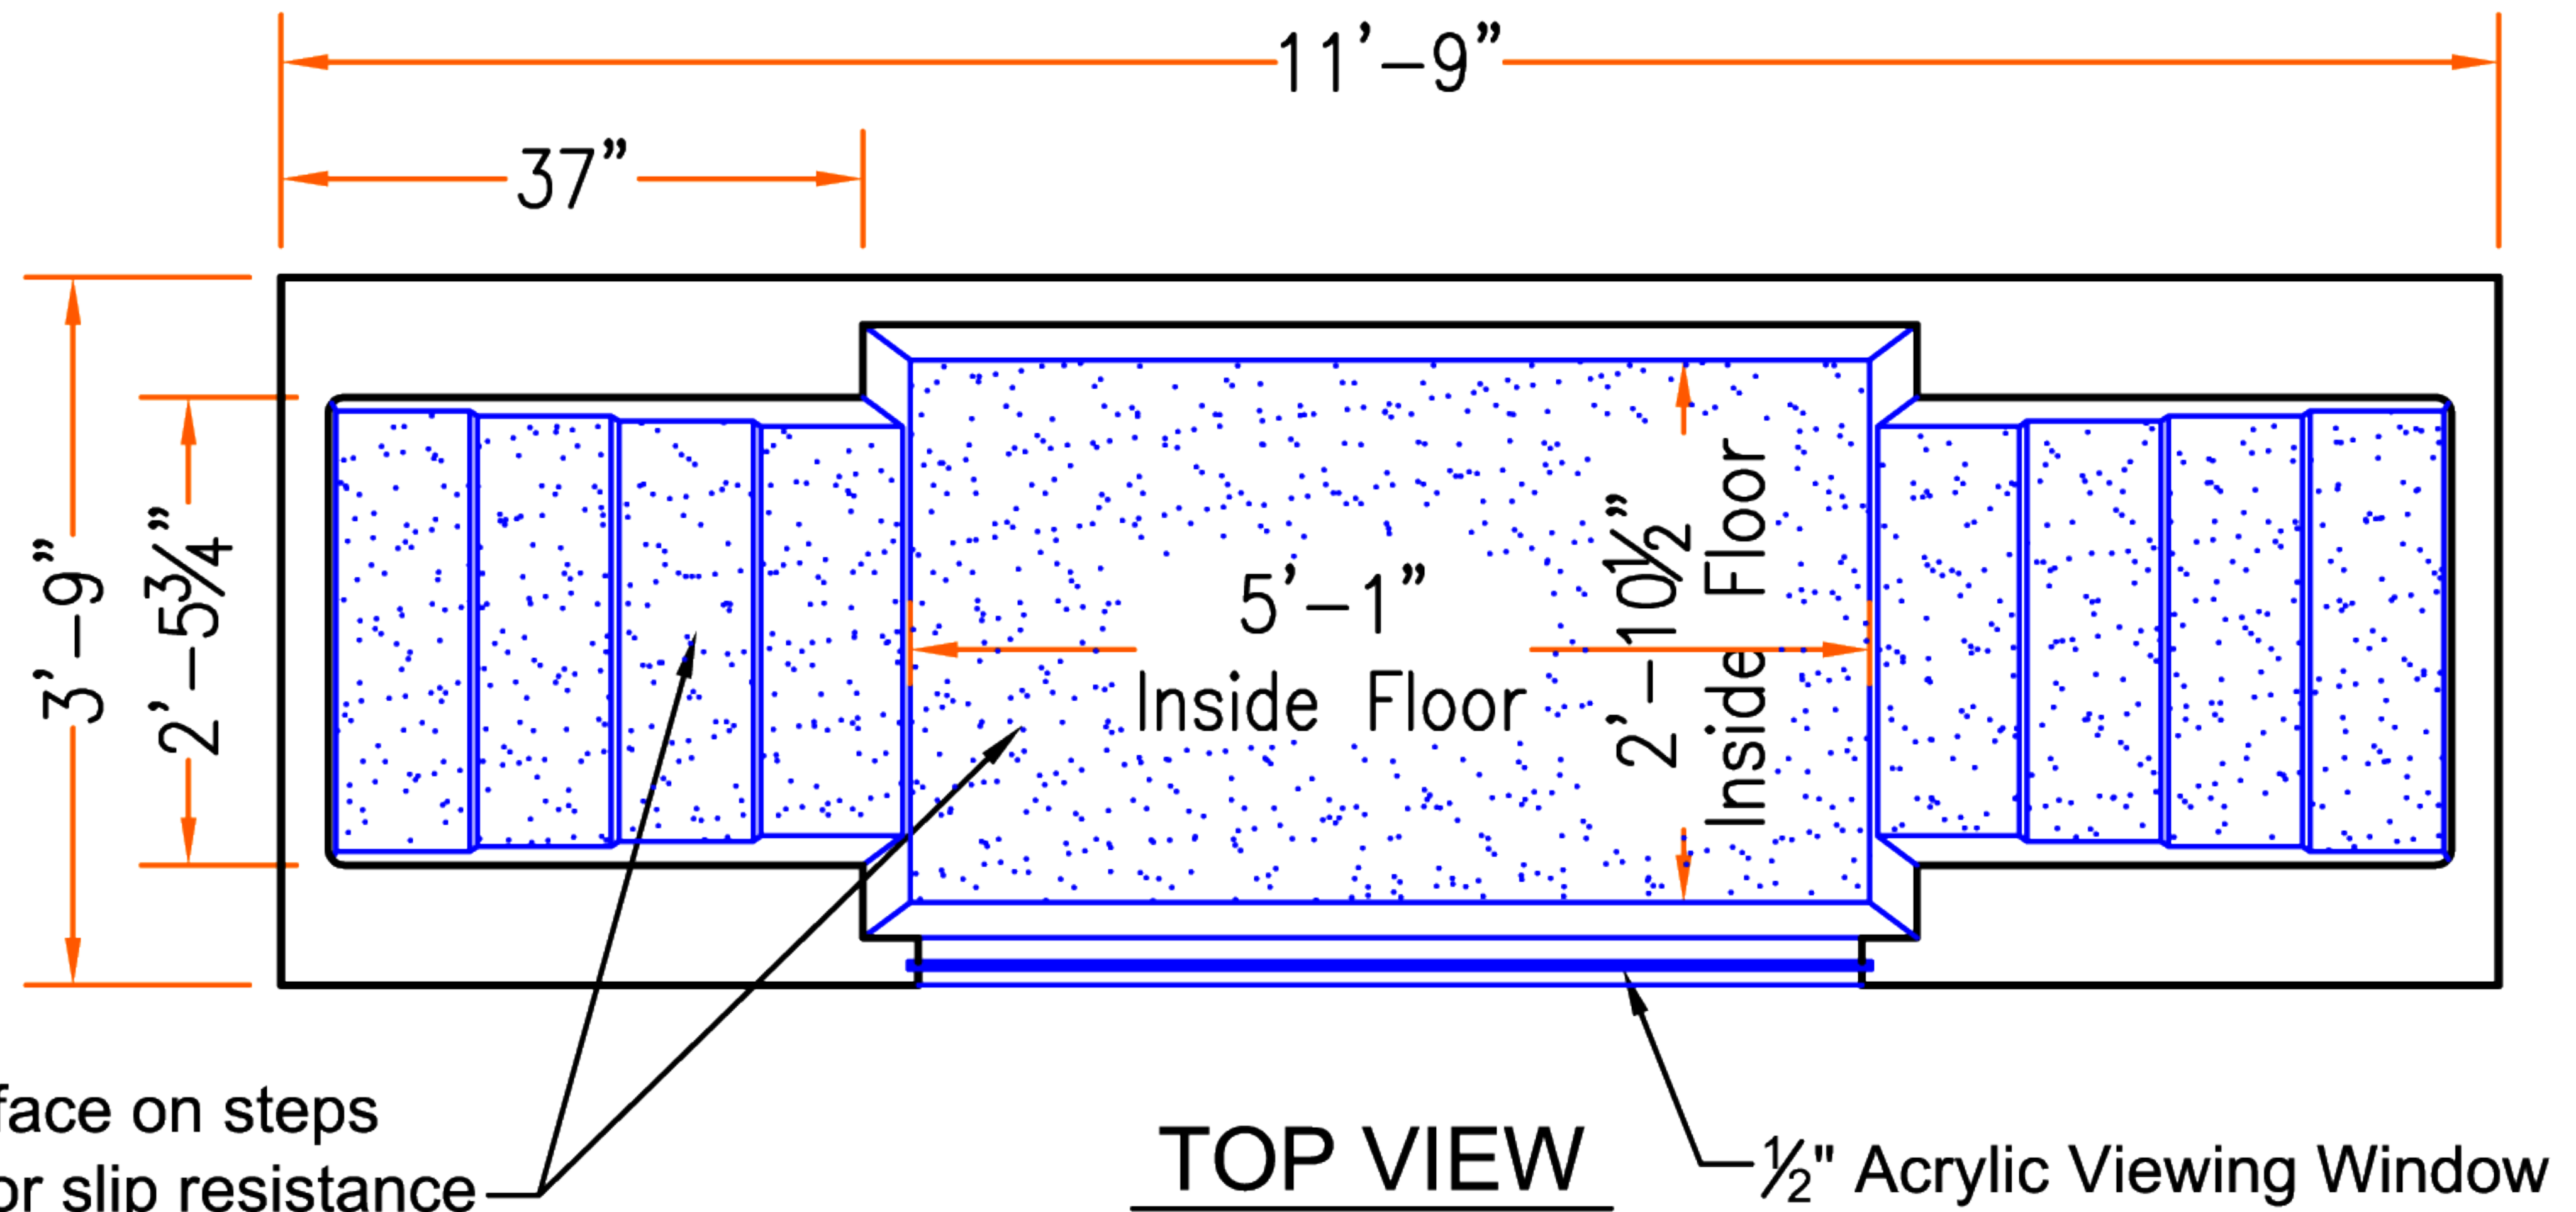

Baptistry Info.

Width: 3'-9"
 Length: 11'-9"
 Depth: 3'-6" Inside
 Water Capacity: 450 gal.
 Unit Weight: 290 lb. Dry
 Recommended Heater:
 PBH 5.5 kw / EZ 750 Fill
 Available In Blue, White or Bone

Window is Optional

Note:

All interior corners are rounded for safety.

Drains can be Located in Either of the Four Corners

Textured surface on steps and bottom for slip resistance

Dimensions may change slightly to accommodate manufacturing.